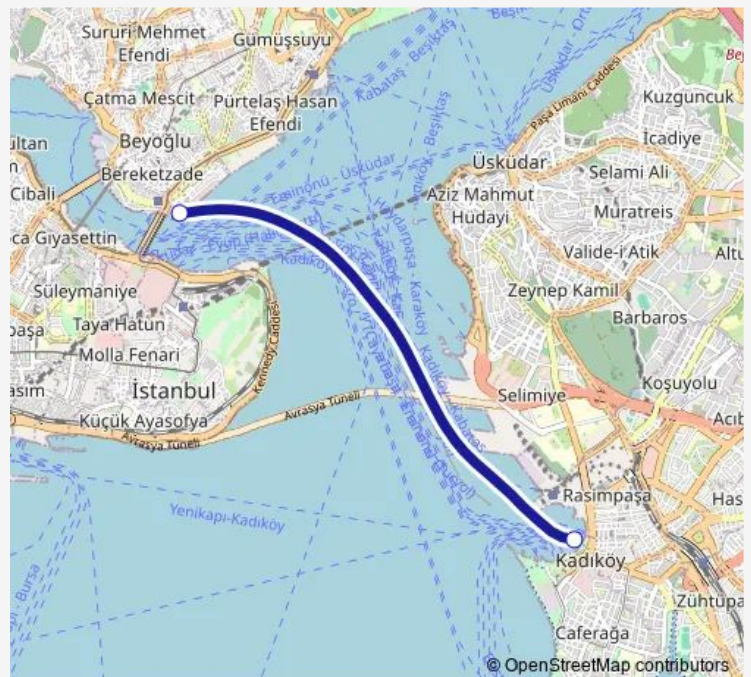

Ferry KRK-KDK Karaköy-Kadiköy

[Go to website](#)**Direction**

Yeni Kadıköy Şh. — Karaköy Şh.

2 stops

[Open route schedule](#)

Yeni Kadıköy Şh.

Karaköy Şh.

Route schedule

Yeni Kadıköy Şh. — Karaköy Şh.

Monday	00:30-24:00
Tuesday	00:30-24:00
Wednesday	00:30-24:00
Thursday	00:30-24:00
Friday	00:30-24:00
Saturday	00:30-24:00
Sunday	00:30-24:00

Route info

Direction: Yeni Kadıköy Şh.

Stops: 2

Trip Duration: 0 hour 25 min

■ KRK-KDK — Karaköy-Kadiköy

BusMaps

Direction

Karaköy Şh. — Yeni Kadıköy Şh.

2 stops

[Open route schedule](#)

Route info

Direction: Karaköy Şh.

Stops: 2

Trip Duration: 0 hour 25 min

KRK-KDK Ferry time schedules and route maps are available in an offline PDF at [busmaps.com](#). Use the [busmaps.com](#) website to see live bus times, train schedule or subway schedule, and step-by-step directions for all public transit in Istanbul