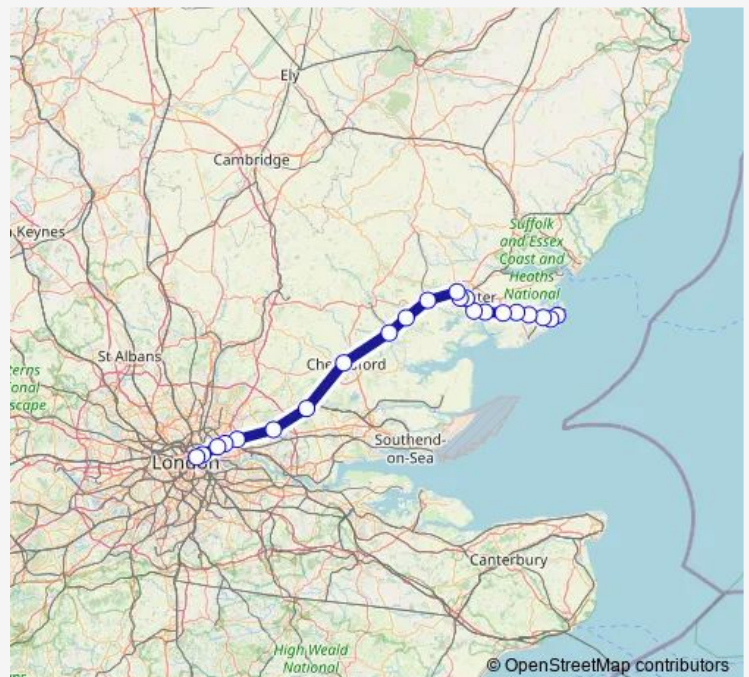

Rail Le:Won->Lst LE train service from WON to Lst

[Go to website](#)

Direction

Walton-on-the-Naze — London Liverpool Street

22 stops

[Open route schedule](#)

Walton-on-the-Naze

Frinton-on-Sea

Colchester

Marks Tey

Kelvedon

Witham (Essex)

Chelmsford

Shenfield

Gidea Park

Ilford

Forest Gate

Stratford (London)

Bethnal Green

Route schedule

Walton-on-the-Naze — London Liverpool Street

Monday 07:38-08:00

Tuesday 07:38-08:00

Wednesday 07:38-08:00

Thursday 07:38-08:00

Friday 07:38-08:00

Saturday —

Sunday —

Route info

Direction: Walton-on-the-Naze

Stops: 22

Trip Duration: 2 hour 16 min