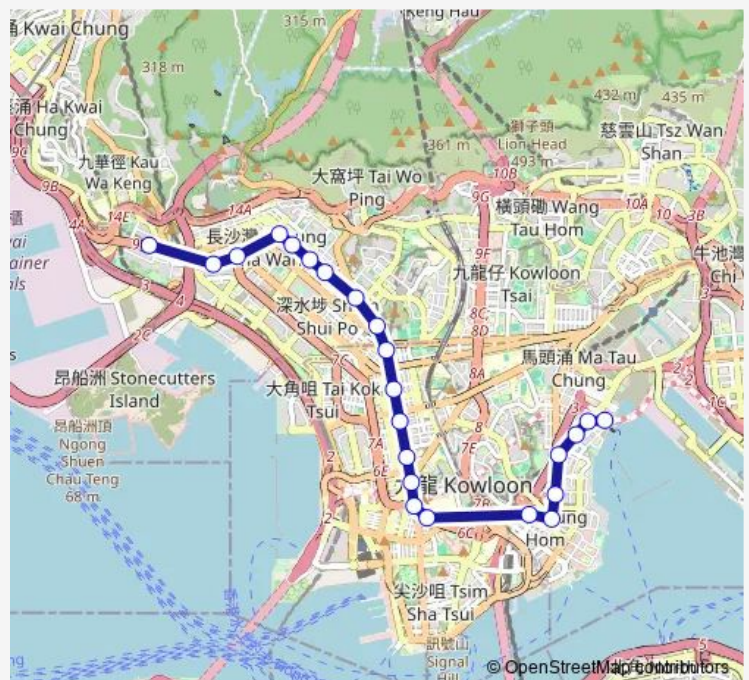

### Route info

Direction: [Kmb+Ctb] MEI FOO BUS Terminus/<Br>Mei Foo[[Kmb] MEI FOO BUS Terminus

Stops: 23

Trip Duration: 0 hour 52 min

[Ctb] MAN Ming Lane, Nathan Road[[Kmb+Ctb] MAN Ming Lane YAU MA TEI/<Br>Man Ming Lane, Nathan Road[[Kmb] MAN Ming Lane YAU MA Tei