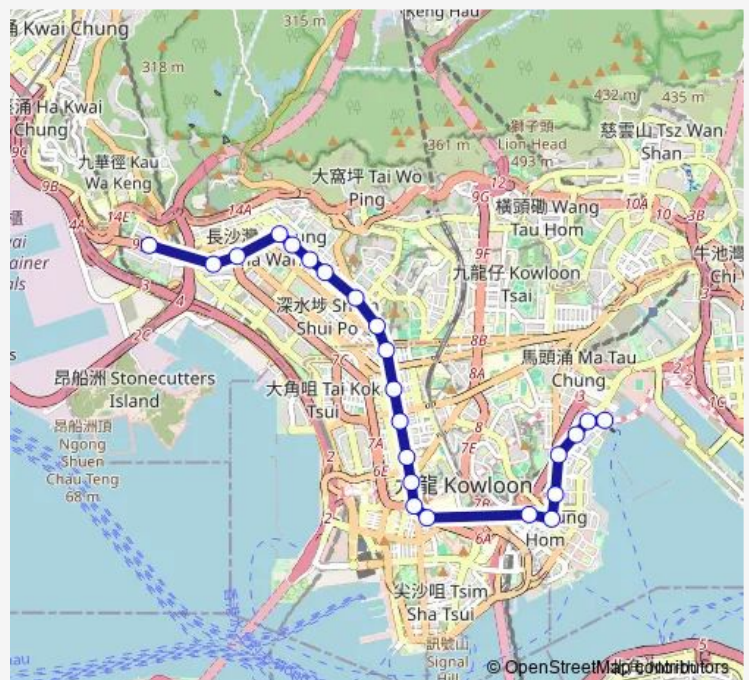

[Kmb] YU Chau West Street

[Kmb+Ctb] Kwong Cheung Street/
Fuk WA Street, Castle Peak Road[[Kmb] Kwong Cheung Street

[Kmb] Hing WAH Street

[Ctb] Cheung FAT Street, Castle Peak Road[[Kmb+Ctb] Cheung FAT Street/
Cheung FAT Street, Castle Peak Road[[Kmb] Cheung FAT Street

[Kmb+Ctb] Tonkin Street/
Tonkin Street, Castle Peak Road[[Kmb] Tonkin Street

[Ctb] Precious Blood Hospital, Castle Peak Road[[Kmb] Precious Blood Hospital

[Kmb] TAI PO Road PEI HO Street

[Ctb] SAI Yeung Choi Lane, TAI PO Road[[Kmb] SAI Yeung Choi Lane

[Ctb] Prince Edward Station, Nathan Road[[Kmb+Ctb] Prince Edward Station/
Prince Edward Station, Nathan Road[[Kmb] Prince Edward Station

[Ctb] Argyle Centre, Nathan Road[[Kmb+Ctb] Mong KOK Station/
Argyle Centre, Nathan Road[[Kmb] Mong KOK Station

[Ctb] SOY Street, Nathan Road[[Kmb] SOY Street Mong Kok

Route schedule

[Kmb+Ctb] MEI FOO BUS Terminus/
Mei Foo[[Kmb] MEI FOO BUS Terminus — [Kmb+Ctb] Kowloon City Ferry BUS Terminus/
Kowloon City Ferry Pier[[Kmb] Kowloon City Ferry BUS Terminus

Monday	05:40-22:40
Tuesday	05:40-22:40
Wednesday	05:40-22:40
Thursday	05:40-22:40
Friday	05:40-22:40
Saturday	05:40-22:00
Sunday	05:40-22:30

Route info

Direction: [Kmb+Ctb] MEI FOO BUS Terminus/
Mei Foo[[Kmb] MEI FOO BUS Terminus

Stops: 23

Trip Duration: 0 hour 49 min

6c — Kowloon City Ferry - MEI Foo