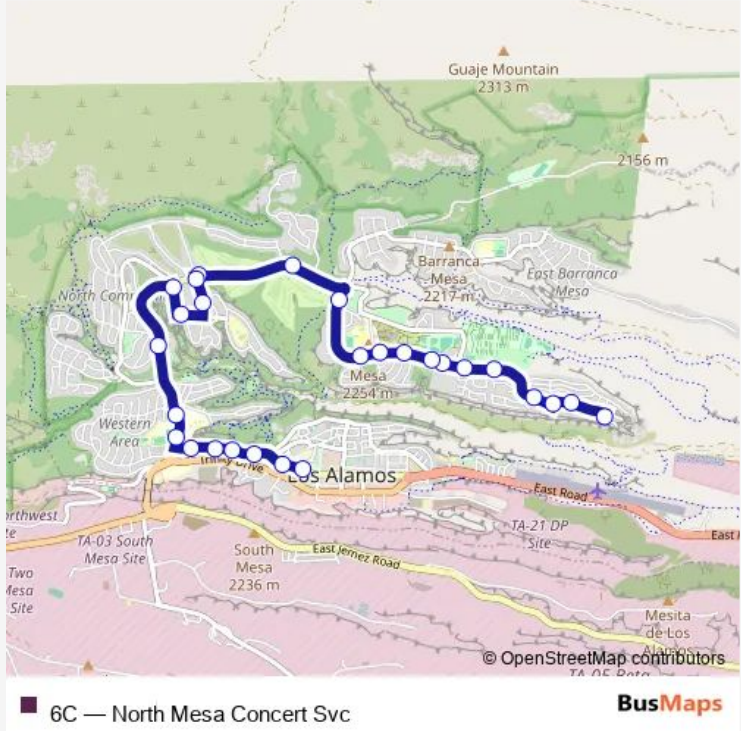

**Bus 6C North Mesa Concert Svc**

[Go to website](#)

**Direction**  
 Central & Mesa Library — Stoneview & Big Rock  
 25 stops  
[Open route schedule](#)

- Central & Mesa Library
- Central Ave & 20th St
- Central & Municipal
- Trinity & 20th (Temp. Concert)
- Trinity & Ponderosa Pines Apts (Temp.)
- Trinity & Gold St Apts (Temp. Concert)
- Diamond Dr & High School Gym Outbound
- Diamond & Orange
- Diamond Dr & Pueblo Complex Outbound
- Diamond Dr & 38th St Outbound
- Villa St & 37th St Outbound
- 2248 35th St Outbound
- 35th St & Diamond Dr Outbound
- Diamond Dr & Golf Course Outbound
- San Ildefonso Rd (S of Roundabout) Out
- San Ildefonso Rd & Camino Redondo Out
- San Ildefonso & Hawk Dr
- San Ildefonso Rd & Camino Uva Outbound
- San Ildefonso Rd & Mountain Vista Out
- San Ildefonso Rd & Broadview Dr Outbound
- San Ildefonso Rd & La Mesa Cir Outbound

Route schedule  
 Central & Mesa Library — Stoneview & Big Rock

Monday	—
Tuesday	—
Wednesday	—
Thursday	—
Friday	19:00-22:05
Saturday	—
Sunday	—

**Route info**  
 Direction: Central & Mesa Library  
 Stops: 25  
 Trip Duration: 0 hour 16 min

## Route schedule

Stoneview &amp; Big Rock — Central &amp; Mesa Library

Monday —

Tuesday —

Wednesday —

Thursday —

Friday 18:21-22:21

Saturday —

## Route info

Direction: Stoneview &amp; Big Rock

Stops: 27

Trip Duration: 0 hour 14 min

Central Ave & Oppenheimer Outbound

Central & Mesa Library

6C Bus time schedules and route maps are available in an offline PDF at [busmaps.com](https://busmaps.com). Use the [busmaps.com](https://busmaps.com) website to see live bus times, train schedule or subway schedule, and step-by-step directions for all public transit in Los Alamos