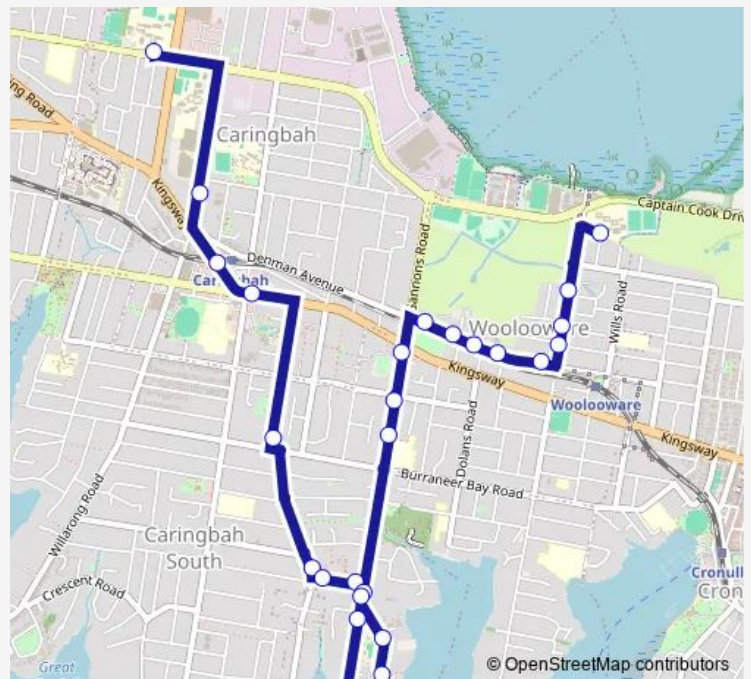

Endeavour Sports High School, Access Rd, The Boulevard

Willarong Rd After Dianella St

Caringbah Station, Kingsway

Kingsway At Mackay St

Jacaranda Rd Before Burraneer Bay Rd

Saunders Bay Rd Before Parthenia St

Gannons Rd Opp Fernleigh Rd

Gannons Rd Opp Burraneer Bay Public School

Gannons Rd At Caringbah Rd

Gannons Rd Opp Gannons Rd Shops

Denman Av After Gannons Rd

Denman Av At Harnleigh Av

Denman Av Before Dolans Rd

Route schedule

Endeavour Sports High School, Access Rd, The Boulevard — Woollooware High School, Restormel St

Monday	08:05
Tuesday	08:05
Wednesday	08:05
Thursday	08:05
Friday	08:05
Saturday	—
Sunday	—

Route info

Direction: Endeavour Sports High School, Access Rd, The Boulevard

Stops: 26

Trip Duration: 0 hour 20 min

6c — Endeavour Sports HS to Woollooware Hs

Denman Av After Dolans Rd

Denman Av Before Woollooware Rd North