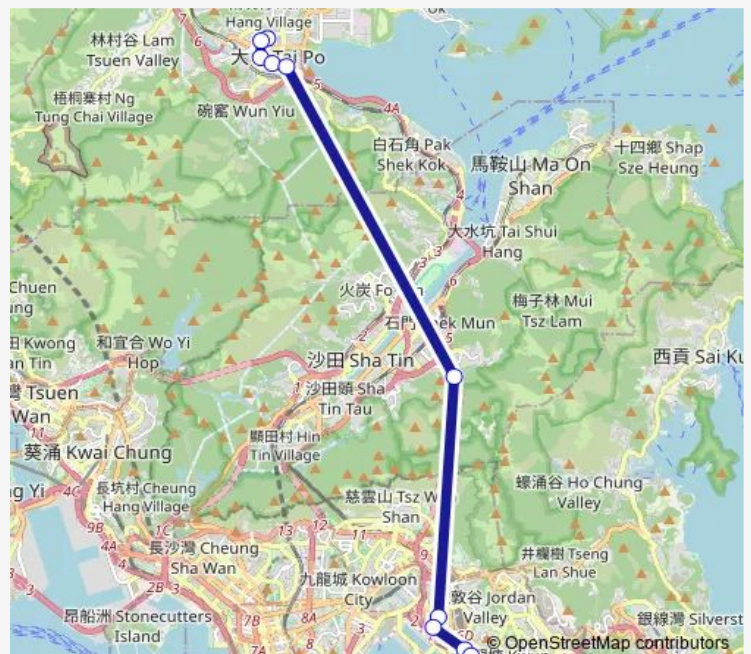

[Ctb] Kwong FUK Estate, TAI PO Road[[Kmb+Ctb] Kwong FUK Estate/
Kwong FUK Estate, TAI PO Road[[Kmb] Kwong FUK Estate][Lwb] Kwong FUK Estate

[Ctb] Tate'S Cairn Tunnel BUS-BUS Inter-change[[Kmb+Ctb] Tate'S Cairn Tunnel/
Tate'S Cairn Tunnel Toll Plaza[[Kmb] Tate'S Cairn Tunnel

[Ctb] LAM WAH Street, Wang Chiu Road[[Kmb+Ctb] LAM WAH Street, Kowloon BAY/
Lam WAH Street, Wang Chiu Road[[Kmb] LAM WAH Street, Kowloon Bay

[Ctb] Megabox, Sheung YEE Road[[Ctb] Sheung YEE Road[[Kmb+Ctb] Sheung YEE Road/
Sheung YEE Road[[Kmb] Sheung YEE Road

[Ctb] Shun YIP Street, WAI YIP Street[[Kmb] Shun YIP Street, Kwun Tong

[Ctb] LAI YIP Street, WAI YIP Street[[Kmb] LAI YIP Street, Kwun Tong

[Ctb] HOW Ming Street, WAI YIP Street[[Kmb] HOW Ming Street, Kwun Tong

[Kmb] Kwun Tong Ferry

Route schedule

[Ctb] TAI PO Centre[[Kmb+Ctb] TAI PO Central BUS Terminus/
Tai PO Centre[[Kmb] TAI PO Central BUS Terminus][Lwb] TAI PO Central BUS Terminus — [Kmb] Kwun Tong Ferry

Monday	07:30
Tuesday	07:30
Wednesday	07:30
Thursday	07:30
Friday	07:30
Saturday	—
Sunday	—

Route info

Direction: [Ctb] TAI PO Centre[[Kmb+Ctb] TAI PO Central BUS Terminus/
Tai PO Centre[[Kmb] TAI PO Central BUS Terminus][Lwb] TAI PO Central BUS Terminus

Stops: 12

Trip Duration: 1 hour 2 min

74B — TAI PO Central - Kwun Tong Ferry