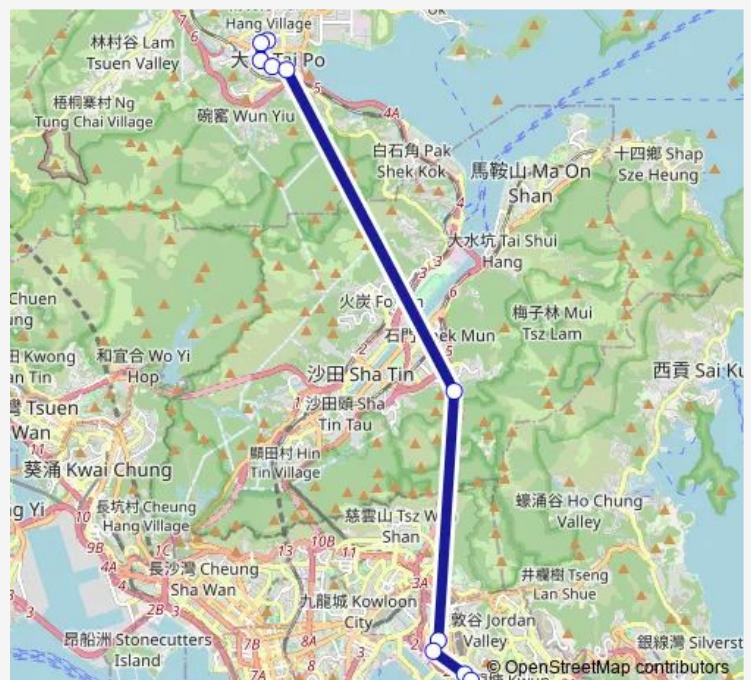

[Ctb] Kwong FUK Estate, TAI PO Road[[Kmb+Ctb] Kwong FUK Estate/
Kwong FUK Estate, TAI PO Road[[Kmb] Kwong FUK Estate][Lwb] Kwong FUK Estate

[Ctb] Tate'S Cairn Tunnel BUS-BUS Interchange[[Kmb+Ctb] Tate'S Cairn Tunnel/
Tate'S Cairn Tunnel BUS-BUS Interchange[[Kmb] Tate'S Cairn Tunnel

[Ctb] LAM WAH Street, Wang Chiu Road[[Kmb+Ctb] LAM WAH Street, Kowloon BAY/
Lam WAH Street, Wang Chiu Road[[Kmb] LAM WAH Street, Kowloon Bay

[Ctb] Megabox, Sheung YEE Road[[Kmb+Ctb] Sheung YEE Road/
Megabox, Sheung YEE Road[[Kmb] Sheung YEE Road

[Ctb] Shun YIP Street, WAI YIP Street[[Kmb] Shun YIP Street, Kwun Tong

[Ctb] LAI YIP Street, WAI YIP Street[[Kmb] LAI YIP Street, Kwun Tong

[Ctb] HOW Ming Street, WAI YIP Street[[Kmb] HOW Ming Street, Kwun Tong

[Kmb] Kwun Tong Ferry

Route schedule

[Kmb+Ctb] TAI PO Central BUS Terminus/
Tai PO Centre[[Kmb] TAI PO Central BUS Terminus][Lwb] TAI PO Central BUS Terminus — [Kmb] Kwun Tong Ferry

Monday	07:30
Tuesday	07:30
Wednesday	07:30
Thursday	07:30
Friday	07:30
Saturday	—
Sunday	—

Route info

Direction: [Kmb+Ctb] TAI PO Central BUS Terminus/
Tai PO Centre[[Kmb] TAI PO Central BUS Terminus][Lwb] TAI PO Central BUS Terminus

Stops: 12

Trip Duration: 0 hour 57 min

74b — TAI PO Central - Kwun Tong Ferry