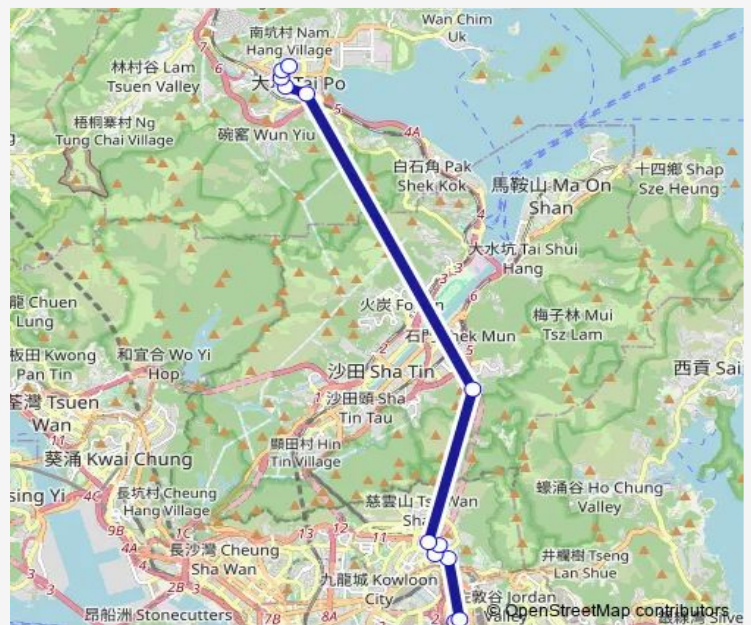

[Kmb+Ctb] ON Cheung Road TAI PO/
On Cheung Road[[Kmb] ON Cheung Road TAI Po][Lwb] ON Cheung Road TAI Po

Route schedule

[Kmb+Ctb] Kowloon BAY BUS Terminus/
Kowloon BAY (Enterprise Square)[[Kmb] Kowloon BAY BUS Terminus — [Ctb] TAI PO Centre[[Kmb+Ctb] TAI PO Central BUS Terminus/
Tai PO Centre[[Kmb] TAI PO Central BUS Terminus][Lwb] TAI PO Central BUS Terminus

Monday	17:10-19:00
Tuesday	17:10-19:00
Wednesday	17:10-19:00
Thursday	17:10-19:00
Friday	17:10-19:00
Saturday	—
Sunday	—

Route info

Direction: [Kmb+Ctb] Kowloon BAY BUS Terminus/
Kowloon BAY (Enterprise Square)[[Kmb] Kowloon BAY BUS Terminus

Stops: 12

Trip Duration: 0 hour 49 min

74B — Kowloon BAY - TAI PO Central

[Ctb] TAI PO Centre[[Kmb+Ctb] TAI PO Central BUS Terminus/
Tai PO Centre[[Kmb] TAI PO Central BUS Terminus[[Lwb] TAI PO Central BUS Terminus