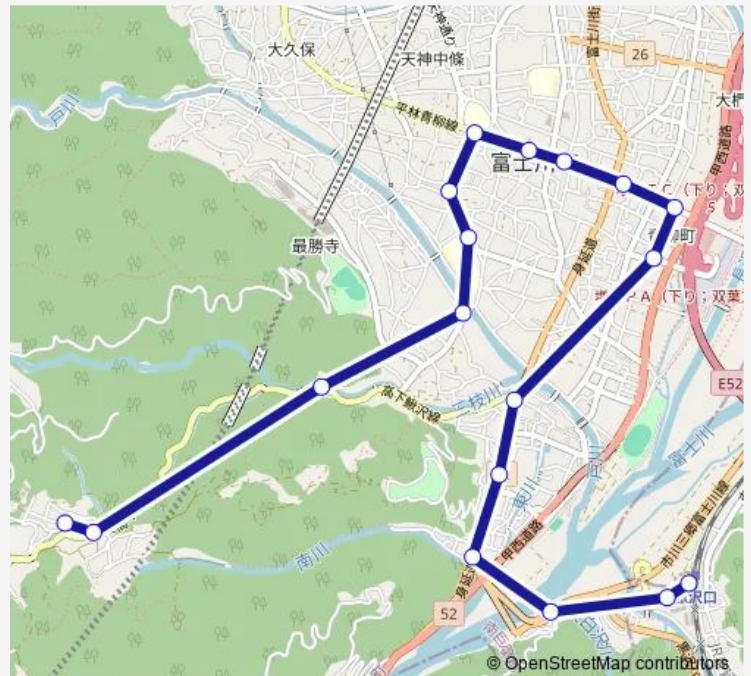

Sunday

09:55-16:55

Route info

Direction: 小室 (富士川町)

Stops: 18

Trip Duration: 0 hour 31 min

ホリデーバス:小室 (富士川町) 発 鯉沢口駅 (富士川町) 方面行き Bus time schedules and route maps are available in an offline PDF at busmaps.com. Use the busmaps.com website to see live bus times, train schedule or subway schedule, and step-by-step directions for all public transit in Chuo