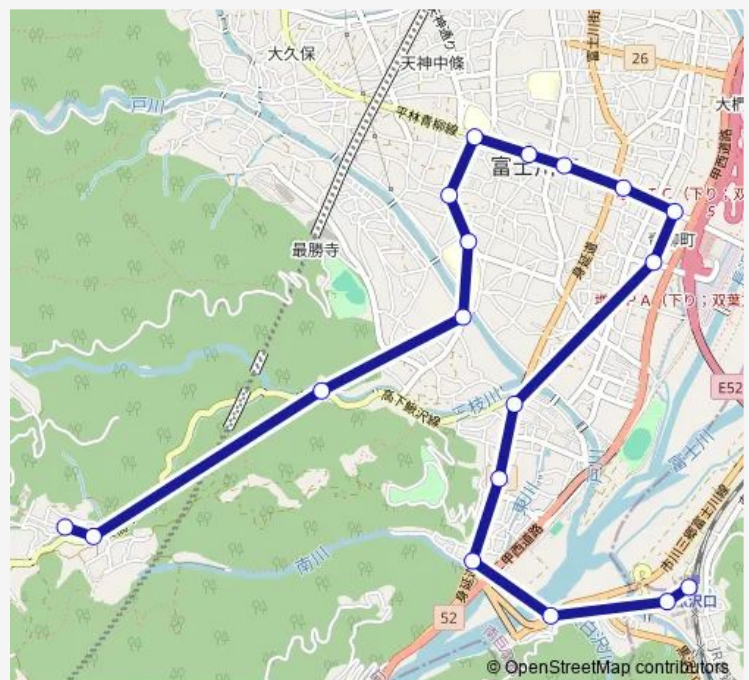

Sunday

09:55-16:55

Route info

Direction: 小室 (富士川町)

Stops: 18

Trip Duration: 0 hour 31 min

ホリデーバス:小室 (富士川町) 発 鯉沢口駅 (富士川町) 方面行き Bus time schedules and route maps are available in an offline PDF at busmaps.com. Use the busmaps.com website to see live bus times, train schedule or subway schedule, and step-by-step directions for all public transit in Chuo