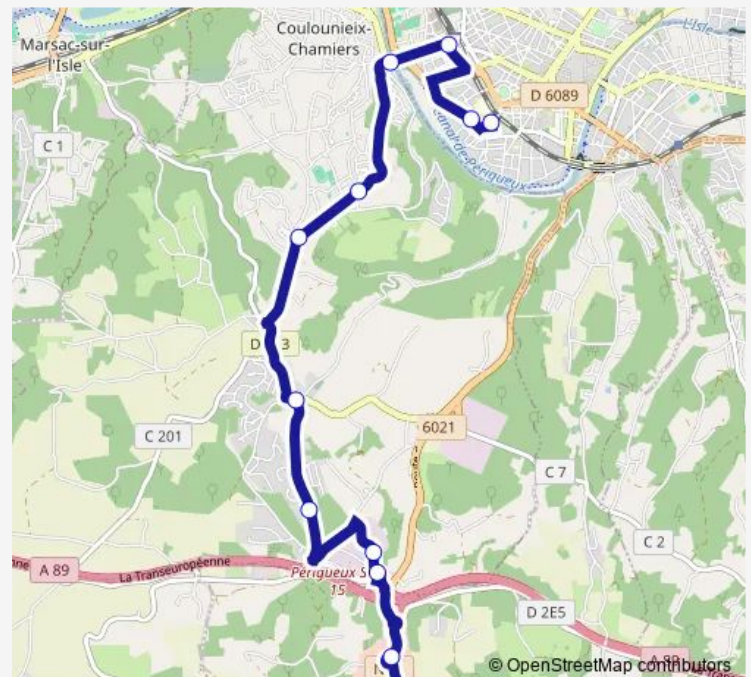

Route info

Direction: Créavallée

Stops: 11

Trip Duration: 0 hour 26 min

Direction

Trésorerie Municipale — Créavallée

12 stops

[Open route schedule](#)

Wednesday 07:34-18:04

Thursday 07:34-18:04

Friday 07:34-18:04

Saturday 07:34-18:04

Sunday 07:34-18:04

Route info

Direction: Trésorerie Municipale

Stops: 12