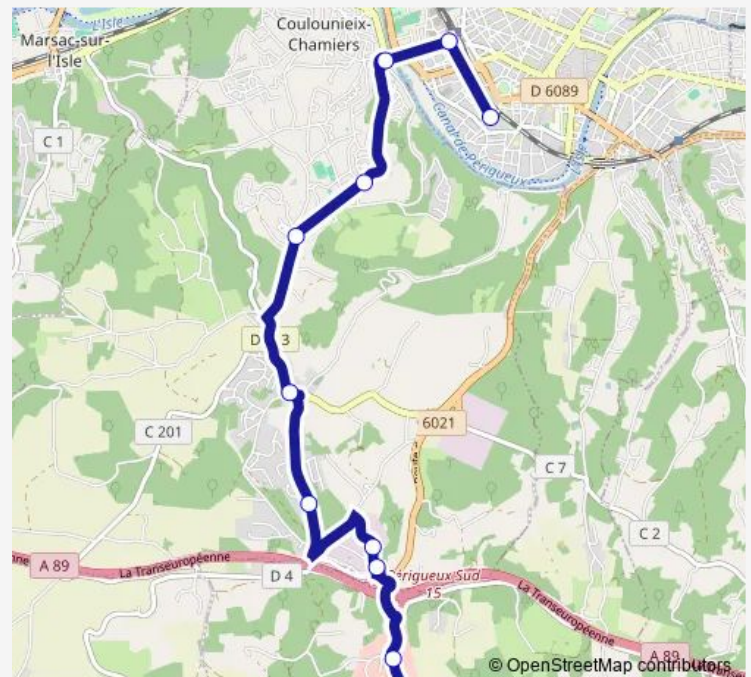

Route schedule

Trésorerie Municipale — Créavallée

Monday 07:34-18:04

Tuesday 07:34-18:04

Wednesday 07:34-18:04

Thursday 07:34-18:04

Friday 07:34-18:04

Saturday 07:34-18:04

Sunday 07:34-18:04

Route info

Direction: Trésorerie Municipale

Stops: 12

Trip Duration: 0 hour 27 min

Direction

Créavallée — Trésorerie Municipale

11 stops

Route info

Direction: Créavallée

Stops: 11

Trip Duration: 0 hour 26 min

e6 Bus time schedules and route maps are available in an offline PDF at busmaps.com. Use the busmaps.com website to see live bus times, train schedule or subway schedule, and step-by-step directions for all public transit in Perigueux