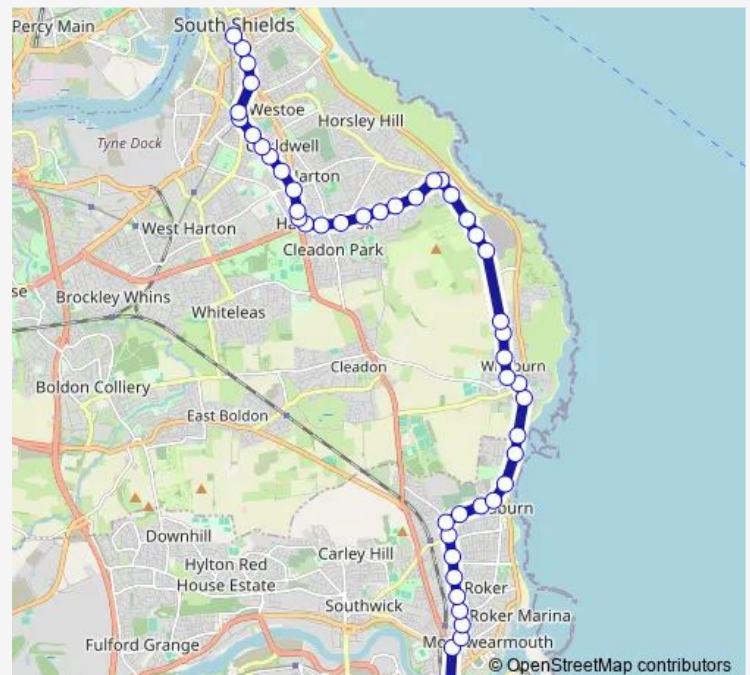

Lizard Lane-Highcroft Drive

### Route schedule

Fawcett Street — Interchange

Monday 07:17-22:44

Tuesday 07:17-22:44

Wednesday 07:17-22:44

Thursday 07:17-22:44

Friday 07:17-22:44

Saturday 07:17-22:44

### Route info

Direction: Fawcett Street

Stops: 49

Trip Duration: 0 hour 33 min

E6 — Sunderland - South Shields

Lizard Lane-Souter View

Lizard Lane-Fairfield Drive

Lizard Lane-Hillhead Farm