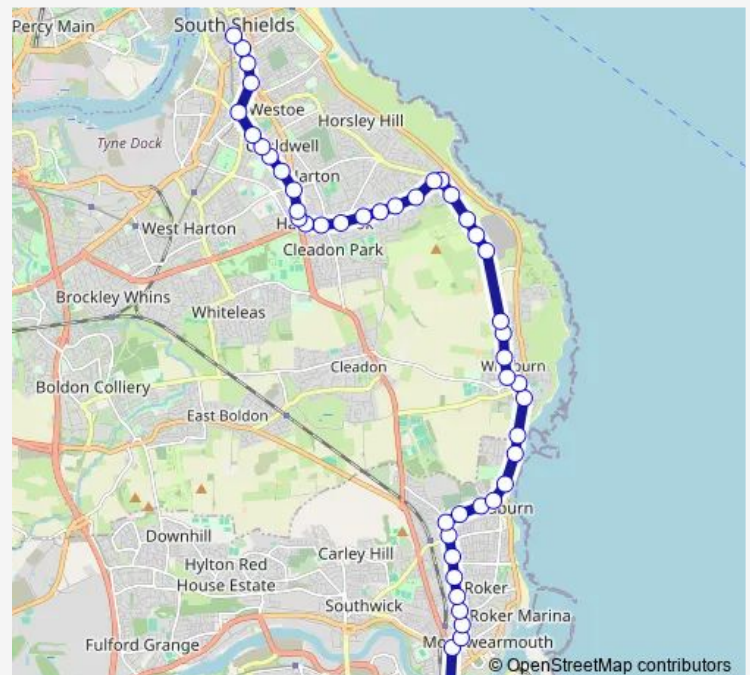

Lizard Lane-Highcroft Drive

Route schedule

Fawcett Street — Interchange

Monday 07:17-22:44

Tuesday 07:17-22:44

Wednesday 07:17-22:44

Thursday 07:17-22:44

Friday 07:17-22:44

Saturday 07:17-22:44

Sunday 09:41-22:44

Route info

Direction: Fawcett Street

Stops: 49

Trip Duration: 0 hour 42 min

E6 — Sunderland - South Shields

Lizard Lane-Souter View

Lizard Lane-Fairfield Drive

Lizard Lane-Hillhead Farm

Lizard Lane-Golf Course

Lizard Lane-Riding School

Lizard Lane-Grotto Road

Lizard Lane-Prince Edward Road

Prince Edward Road East - Lizard Lane

Prince Edward Road-Valley Lane

Chichester Road-Imeary Street

Westoe Road - Erskine Road

Fowler Street - Town Hall

Interchange

Direction

Interchange — Fawcett Street

53 stops

[Open route schedule](#)