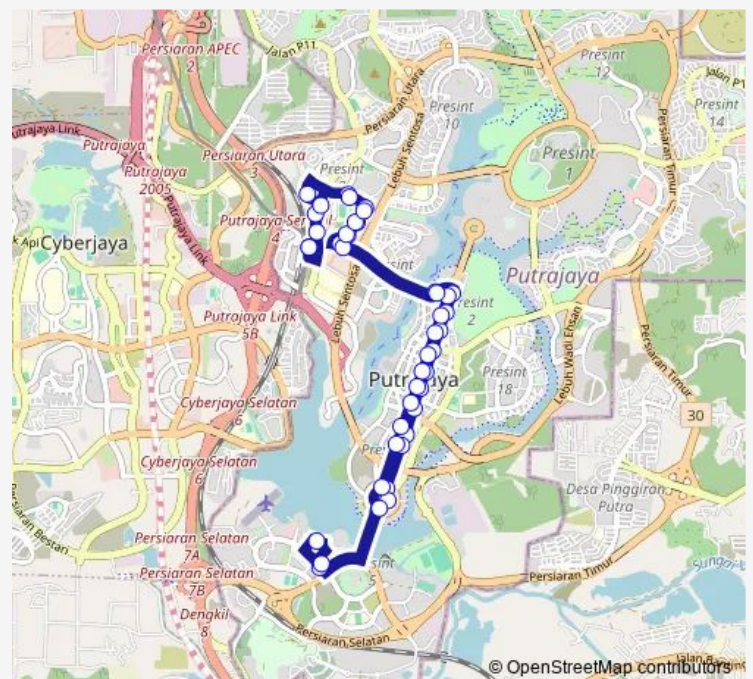

### Route schedule

MRT Putrajaya Sentral — MRT Putrajaya Sentral

Monday 06:00-23:30

Tuesday 06:00-23:30

Wednesday 06:00-23:30

Thursday 06:00-23:30

Friday 06:00-23:30

Saturday 06:00-23:30

Sunday 06:00-23:30

### Route info

Direction: MRT Putrajaya Sentral

Stops: 43

Trip Duration: 1 hour 0 min

T511

BusMaps

Presint 5 (Barat)

(M1) Heriot-Watt University