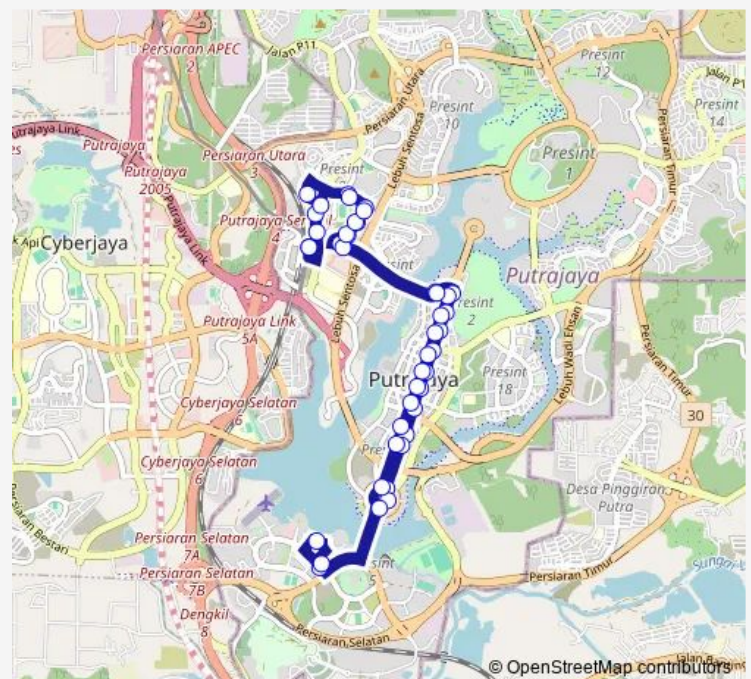

### Route schedule

MRT Putrajaya Sentral — MRT Putrajaya Sentral

Monday 06:00-23:30

Tuesday 06:00-23:30

Wednesday 06:00-23:30

Thursday 06:00-23:30

Friday 06:00-23:30

Saturday 06:00-23:30

Sunday 06:00-23:30

### Route info

Direction: MRT Putrajaya Sentral

Stops: 43

Trip Duration: 1 hour 0 min

T511

BusMaps

Presint 5 (Barat)

(M1) Heriot-Watt University