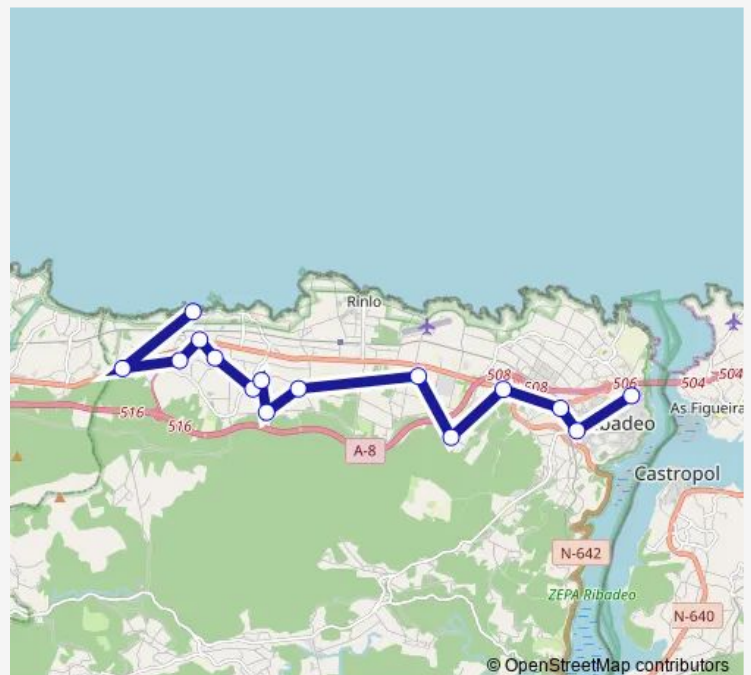

### Direction

Esteiro — Ribadeo

15 stops

[Open route schedule](#)

- Esteiro
- Campamento - So C.18-19
- Cinxe 1
- Rochela 1
- Pedreira
- Vilandriz 2 - Só C. 18-19
- Vilandriz
- San Ramón
- Villagüiz (Vilagoiz)
- Coto 2
- Folgosa
- Dompiñor 11 (Dársena)
- As Covas
- Ceip Gregorio Sanz
- Ribadeo

### Route schedule

Esteiro — Ribadeo

Monday	08:40
Tuesday	08:40
Wednesday	08:40
Thursday	08:40
Friday	08:30-08:40
Saturday	—
Sunday	—

### Route info

Direction: Esteiro

Stops: 15

Trip Duration: 0 hour 50 min

Alsa - L17 Bus time schedules and route maps are available in an offline PDF at [busmaps.com](https://busmaps.com). Use the [busmaps.com](https://busmaps.com) website to see live bus times, train schedule or subway schedule, and step-by-step directions for all public transit in Ribadeo