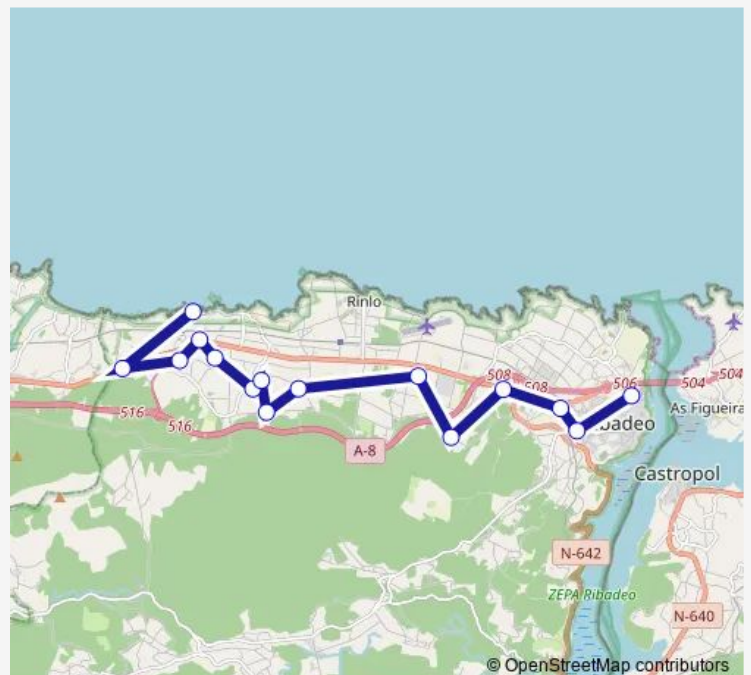

### Route schedule

Esteiro — Ribadeo

Monday	08:40
Tuesday	08:40
Wednesday	08:40
Thursday	08:40
Friday	08:30-08:40
Saturday	—
Sunday	—

### Route info

Direction: Esteiro

Stops: 15

Trip Duration: 0 hour 50 min

ALSA - L17 Bus time schedules and route maps are available in an offline PDF at [busmaps.com](https://busmaps.com). Use the [busmaps.com](https://busmaps.com) website to see live bus times, train schedule or subway schedule, and step-by-step directions for all public transit in Ribadeo