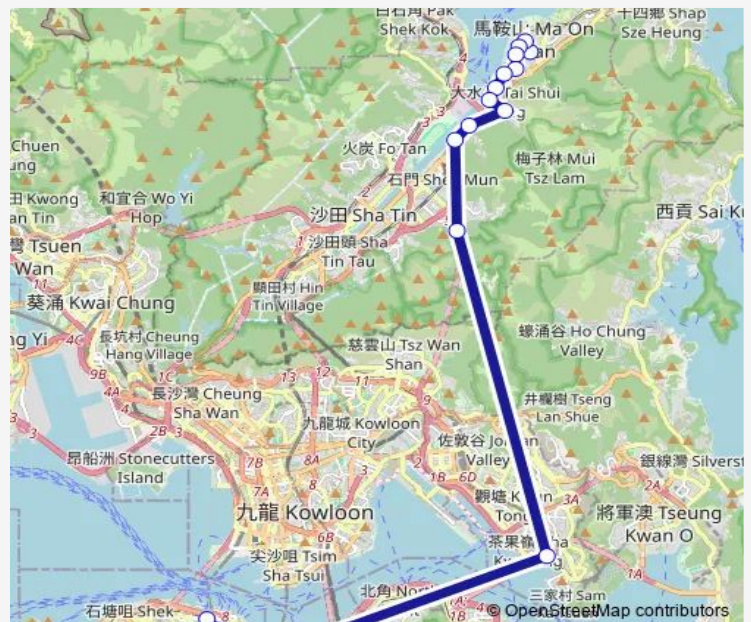

[Ctb] Admiralty Station - United Centre, Queensway[[Kmb+Ctb] Admiralty Station/
Admiralty Station - United Centre, Queensway[[Kmb] Admiralty Station

[Ctb] Arsenal Street, Hennessy Road[[Kmb+Ctb] Arsenal Street/
Arsenal Street, Hennessy Road[[Kmb] Arsenal Street

[Ctb] O'Brien Road, Hennessy Road[[Kmb+Ctb] O'Brien Road/
O'Brien Road, Hennessy Road[[Xb] Hennessy Road Near Luard Road, WAN Chai[[Xb] Hennessy Road Near Luard Road, WAN Chai (Departure During THE Period From 4.30 A.M. TO 11.30 P.M.)

[Kmb+Ctb] Stewart Road/
Stewart Road, Hennessy Road[[Kmb] Stewart Road

[Ctb] WAN Chai Fire Station, Hennessy Road[[Kmb+Ctb] WAN Chai Fire Station/
Wan Chai Fire Station, Hennessy Road[[Kmb] WAN Chai Fire Station

Route schedule

[Ctb] Rumsey Street, DES Voeux Road Central[[Kmb+Ctb] Rumsey Street/
Rumsey Street, DES Voeux Road Central[[Kmb] Rumsey Street — [Kmb+Ctb] YIU ON BUS Terminus/
Yiu ON Estate[[Kmb] YIU ON BUS Terminus[[Lwb] YIU ON Estate

Monday	17:45-18:15
Tuesday	17:45-18:15
Wednesday	17:45-18:15
Thursday	17:45-18:15
Friday	17:45-18:15
Saturday	—
Sunday	—

Route info

Direction: [Ctb] Rumsey Street, DES Voeux Road Central[[Kmb+Ctb] Rumsey Street/
Rumsey Street, DES Voeux Road Central[[Kmb] Rumsey Street

Stops: 25

Trip Duration: 1 hour 9 min