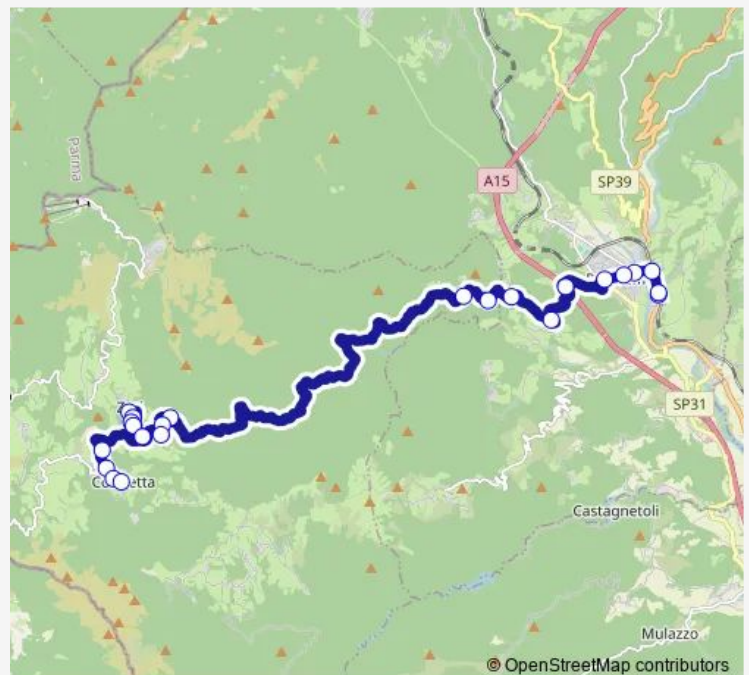

Piazza Italia

Bivio Zeri

Pontremoli

Route schedule

Pontremoli Fs — Pontremoli

Monday	07:18-18:35
Tuesday	07:18-18:35
Wednesday	07:18-18:35
Thursday	07:18-18:35
Friday	07:18-18:35
Saturday	07:18-18:35
Sunday	—

Route info

Direction: Pontremoli Fs

Stops: 7

Trip Duration: 0 hour 5 min

Direction

Coloretta — Terriola

17 stops

[Open route schedule](#)