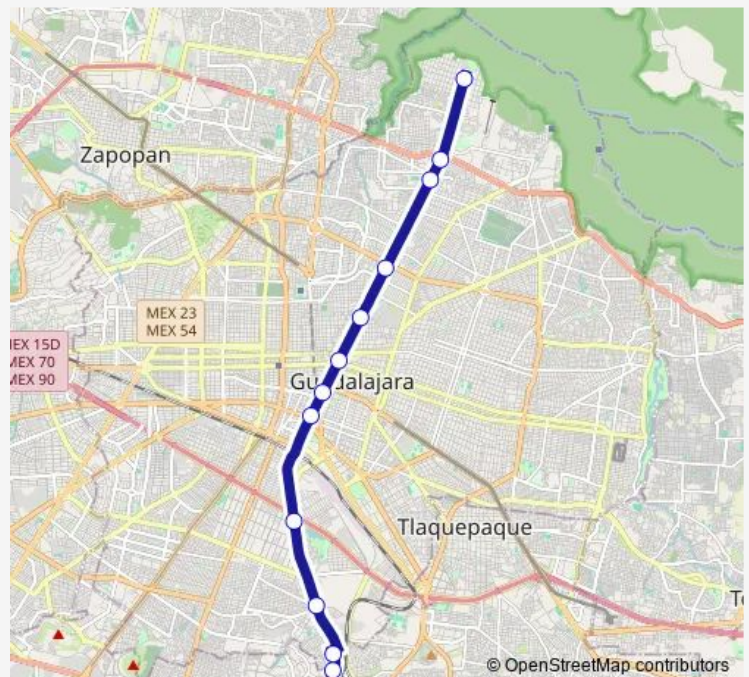

Friday 00:00

Saturday 00:00

Sunday —

Route info

Direction: Fray Angélico

Stops: 12

Trip Duration: 0 hour 39 min

MC-L1e — Mi Macro Calzada Express

Direction

Huentitán — Fray Angélico

12 stops

[Open route schedule](#)

Huentitán

Independencia Norte

San Patricio

Circunvalación

Route schedule

Huentitán — Fray Angélico

Monday	00:00
Tuesday	00:00
Wednesday	00:00
Thursday	00:00
Friday	00:00
Saturday	00:00
Sunday	—

Route info

Direction: Huentitán

Stops: 12

Trip Duration: 0 hour 39 min