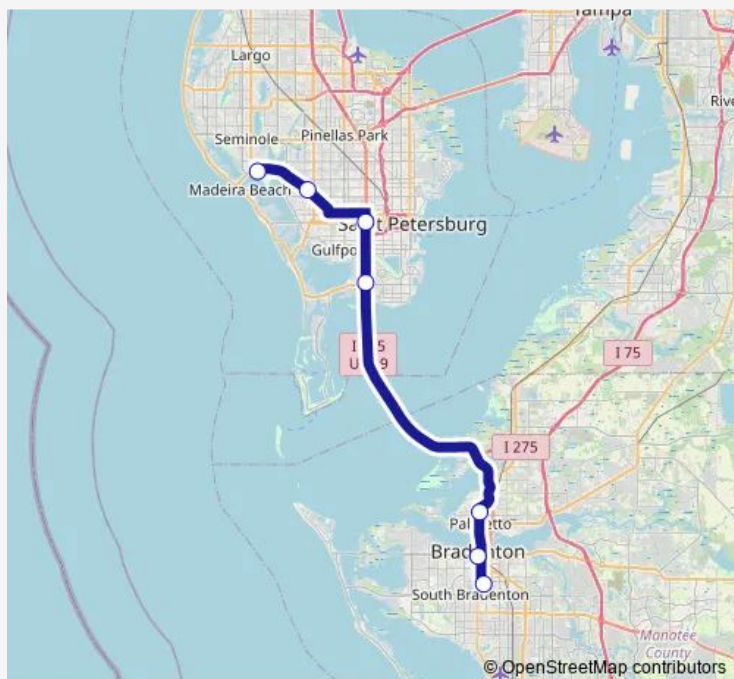

### Direction

Desoto Station — Bay Pines VA Hospital

7 stops

[Open route schedule](#)

Desoto Station

13th St W/6th Ave W (Downtown Station)

Palmetto Station

34th Street South/54th Avenue South St Pete

34th St S/1st Ave S

Tyrone Blvd N/68th St N

Bay Pines VA Hospital

### Route schedule

Desoto Station — Bay Pines VA Hospital

Monday 09:00-14:00

Tuesday 09:00-14:00

Wednesday 09:00-14:00

Thursday 09:00-14:00

Friday 09:00-14:00

Saturday —

### Route info

Direction: Desoto Station

Stops: 7

Trip Duration: 1 hour 14 min

**Direction**

Bay Pines VA Hospital — Desoto Station

7 stops

[Open route schedule](#)