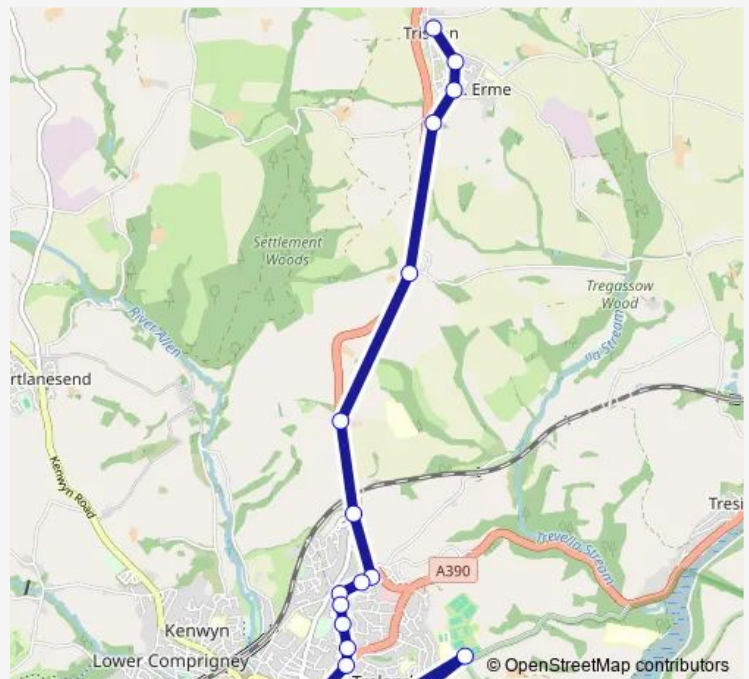

Thursday 07:48

Friday 07:48

Saturday —

Sunday —

Route info

Direction: Bus Shelter

Stops: 24

Trip Duration: 0 hour 27 min

■ 93S — Trispen - Truro

School

Old Police Station

Bus Station

Direction

Penair School — Rafter's

14 stops

[Open route schedule](#)

Monday 15:10

Tuesday 15:10

Wednesday 15:10

Thursday 15:10

Friday 15:10

Saturday —

Sunday —

Route info