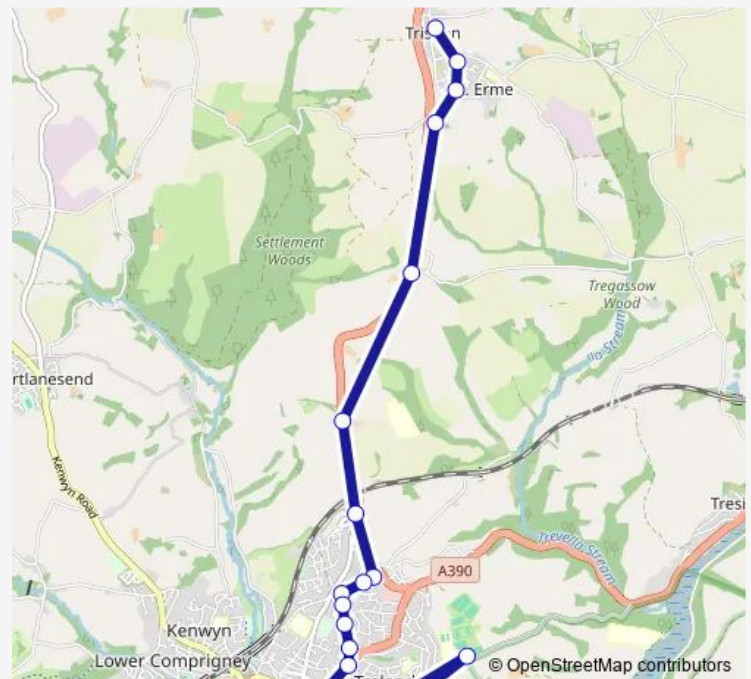

Thursday 07:48

Friday 07:48

Saturday —

Sunday —

Route info

Direction: Bus Shelter

Stops: 24

Trip Duration: 0 hour 27 min

■ 93S — Trispen - Truro

BusMaps

School

Old Police Station

Bus Station

Direction

Penair School — Rafters

14 stops

[Open route schedule](#)

Penair School

St Clements Parc

School

Old Police Station

National Tyres

Tregolls Road Dual Carriageway

Cattle Market