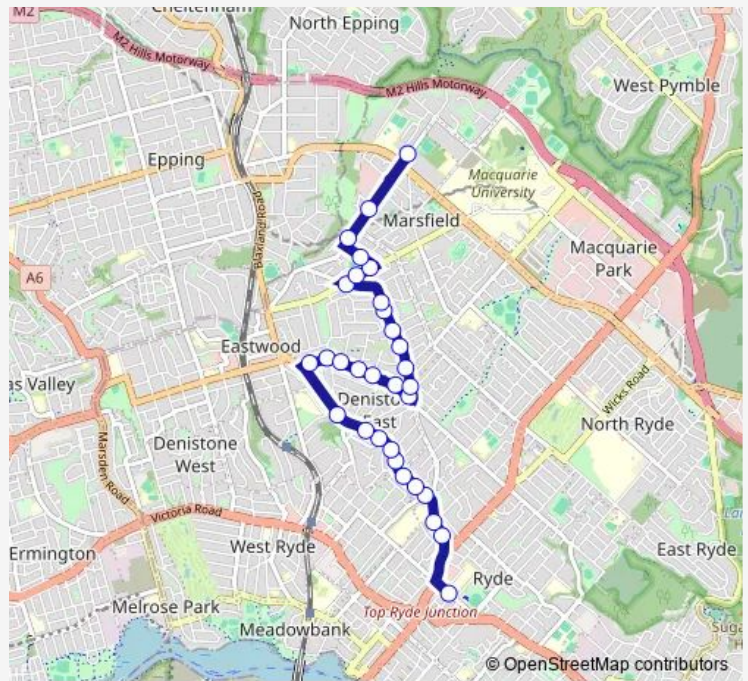

Lovell Rd Opp Denistone East Public School

Macquarie Anglican Church, Lovell Rd

Lovell Rd Opp Richmond St

North Rd Opp Watts Rd

North Rd Opp Donovan St

North Rd Opp Woorang St

Route schedule

Blaxland Rd Opp Top Ryde Community Health Centre — Epping Boys High School, Vimiera Rd, Stand A

Monday	07:46
Tuesday	07:46
Wednesday	07:46
Thursday	07:46
Friday	07:46
Saturday	—
Sunday	—

Route info

Direction: Blaxland Rd Opp Top Ryde Community Health Centre

Stops: 31

Trip Duration: 0 hour 26 min

680w — Epping Boys High to Ryde Shops

North Rd After Sheehan St

North Rd At Fonti St

North Rd At Threlfall St

North Rd Opp Rotary Park

Balaclava Rd Opp Irene Park

Balaclava Rd Before Lincoln St

Eastwood Heights Primary School, Lincoln St

Vimiera Rd Opp Raymond St

Vimiera Rd After Rugby Rd

Epping Boys High School, Vimiera Rd, Stand A

Direction

Epping Boys High School, Vimiera Rd, Stand A — Top Ryde City Shopping Centre, Blaxland Rd

29 stops

[Open route schedule](#)

Epping Boys High School, Vimiera Rd, Stand A