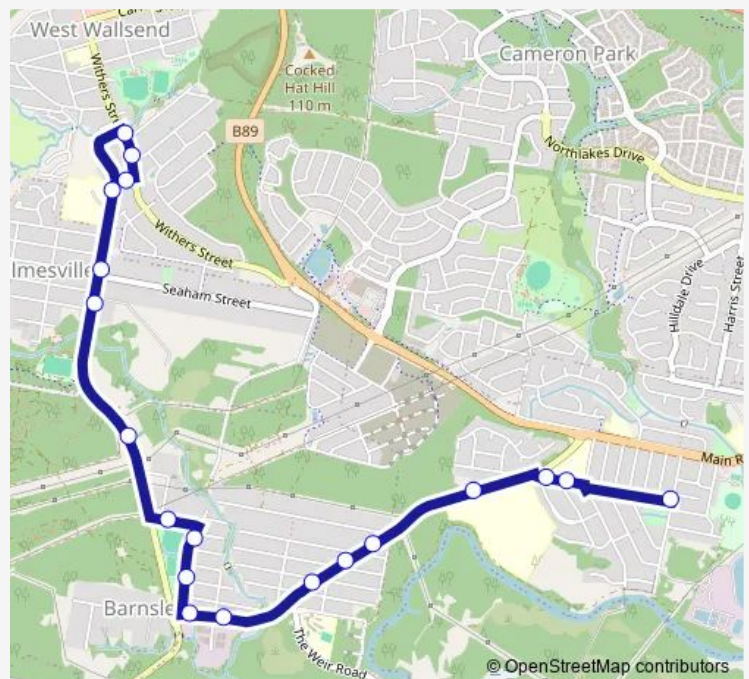

Withers St At Edden St

Withers St At Fegan St

Appletree Rd After Withers St

Appetree Rd Opp St Helent St

Appletree Rd Opp William St

Appletree Rd Before Taylor Av

Johnson Av Opp Taylor Memorial Reserve

Government Rd Opp Taylor Memorial Reserve

Government Rd At Prince St

Northville Dr After Government Rd

Northville Dr After Highcross St

Northville Dr At Macquarie St

Northville Dr After Thomas St

Northville Dr After George St

New Heights Christian Church, Northville Dr

Crest Av Opp Aroona St

Edgeworth Heights Public School, Crest Av

Garth St At Windsor St

Route schedule

West Wallsend High School, Appletree Rd — Garth St At Windsor St

Monday	—
Tuesday	15:55
Wednesday	15:55
Thursday	15:55
Friday	15:55
Saturday	—
Sunday	—

Route info

Direction: West Wallsend High School, Appletree Rd

Stops: 19

Trip Duration: 0 hour 5 min

6197 — West Wallsend HS to Edgeworth Heights

6197 School Bus time schedules and route maps are available in an offline PDF at [busmaps.com](https://busmaps.com). Use the [busmaps.com](https://busmaps.com) website to see live bus times, train schedule or subway schedule, and step-by-step directions for all public transit in Holmesville