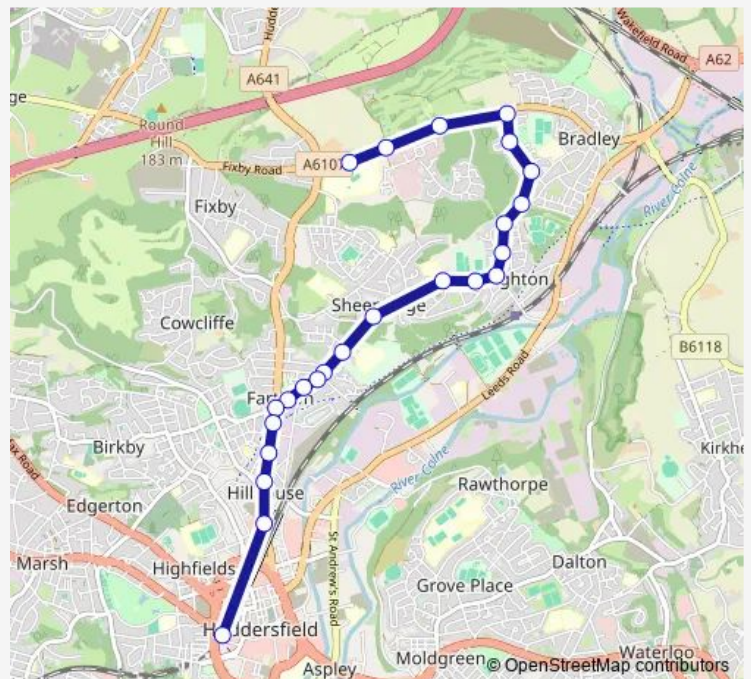

Thursday 15:10

Friday 15:10

Saturday —

Sunday —

Route info

Direction: All Saints High School

Stops: 24

Trip Duration: 0 hour 22 min

■ K60 — Bus Station stand Q - All Saints Catholic College **BusMaps**

Whitehouse Lane

Northgate

Bus Station

Direction

Bus Station stand Q — All Saints High School

20 stops

[Open route schedule](#)

Wednesday 07:51

Thursday 07:51

Friday 07:56

Saturday —

Sunday —

Route info

Direction: Bus Station stand Q

Stops: 20