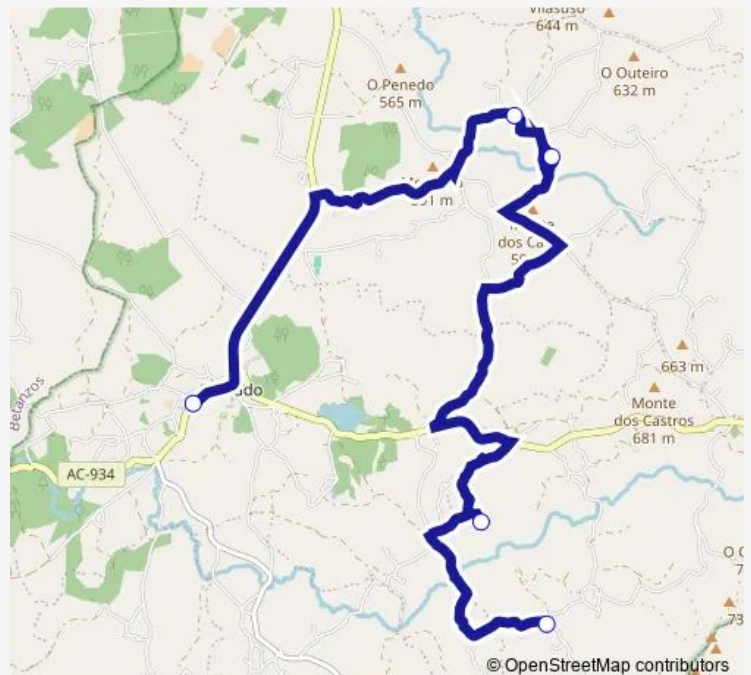

### Route schedule

Torante — Ceip Virxe do Portal

Monday 09:39

Tuesday 09:39

Wednesday 09:39

Thursday 09:39

Friday 09:39

Saturday —

### Route info

Direction: Torante

Stops: 5

Trip Duration: 0 hour 33 min

Xg646014 — Ceip Virxe do Portal-Torante

## Route schedule

Ceip Virxe do Portal — Torante

Monday	16:35
Tuesday	16:35
Wednesday	16:35
Thursday	16:35
Friday	16:35
Saturday	—
Sunday	—