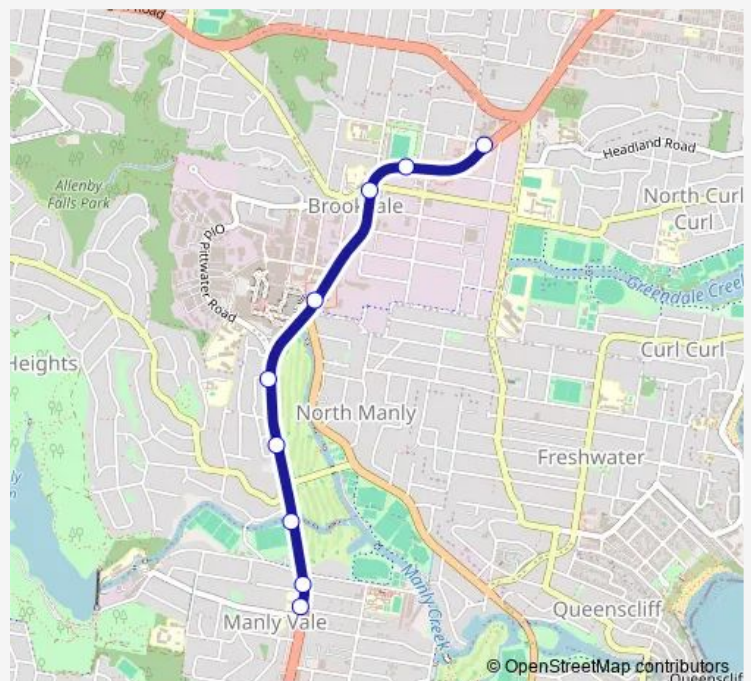

School Bus 779n St. Kierans Manly Vale to Brookvale

[Go to website](#)

Direction

St Kieran's Church, Codamine St — Manly Leagues Club, Pittwater Rd

9 stops

[Open route schedule](#)

St Kieran's Church, Codamine St

Condamine St After Gordon St

Miller Reserve, Condamine St

Condamine St After James St

Condamine St At Pozieres Pde

Warringah Mall, Pittwater Rd, Stand D

Pittwater Rd At Old Pittwater Rd

Brookvale Oval, Pittwater Rd

Manly Leagues Club, Pittwater Rd

Route schedule

St Kieran's Church, Codamine St — Manly Leagues Club, Pittwater Rd

Monday 15:00

Tuesday 15:00

Wednesday 15:00

Thursday 15:00

Friday 15:00

Saturday —

Sunday —

Route info

Direction: St Kieran's Church, Codamine St

Stops: 9

Trip Duration: 0 hour 11 min

779n — St. Kierans Manly Vale to Brookvale

779n School Bus time schedules and route maps are available in an offline PDF at busmaps.com. Use the busmaps.com website to see live bus times, train schedule or subway schedule, and step-by-step directions for all public transit in Sydney