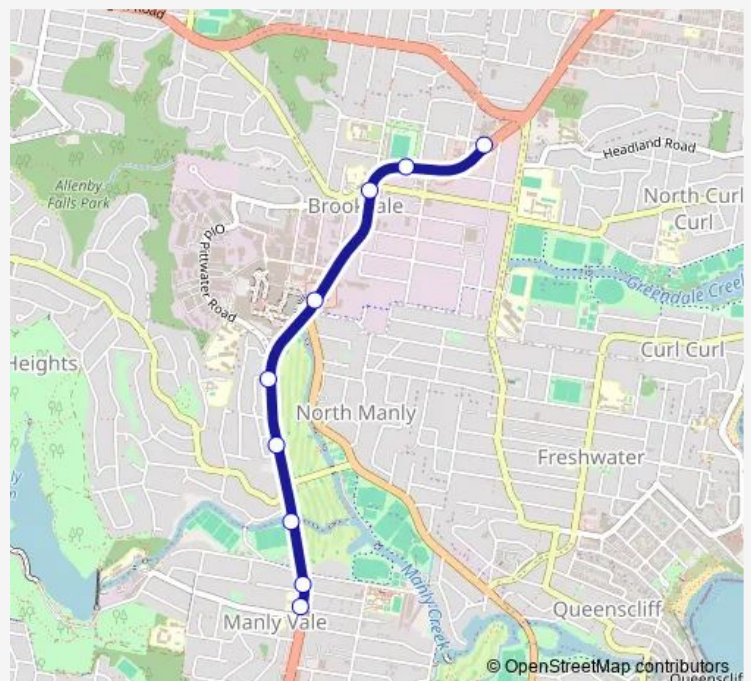

School Bus 779n St. Kierans Manly Vale to Brookvale

[Go to website](#)

**Direction**

St Kieran's Church, Codamine St — Manly Leagues Club, Pittwater Rd

9 stops

[Open route schedule](#)

St Kieran's Church, Codamine St

Condamine St After Gordon St

Miller Reserve, Condamine St

Condamine St After James St

Condamine St At Pozieres Pde

Warringah Mall, Pittwater Rd, Stand D

Pittwater Rd At Old Pittwater Rd

Brookvale Oval, Pittwater Rd

Manly Leagues Club, Pittwater Rd

Route schedule

St Kieran's Church, Codamine St — Manly Leagues Club, Pittwater Rd

Monday	15:10
Tuesday	15:00-15:10
Wednesday	15:00-15:10
Thursday	15:00-15:10
Friday	15:00-15:10
Saturday	—
Sunday	—

Route info

Direction: St Kieran's Church, Codamine St

Stops: 9

Trip Duration: 0 hour 11 min

779n — St. Kierans Manly Vale to Brookvale

779n School Bus time schedules and route maps are available in an offline PDF at [busmaps.com](https://busmaps.com). Use the [busmaps.com](https://busmaps.com) website to see live bus times, train schedule or subway schedule, and step-by-step directions for all public transit in Sydney