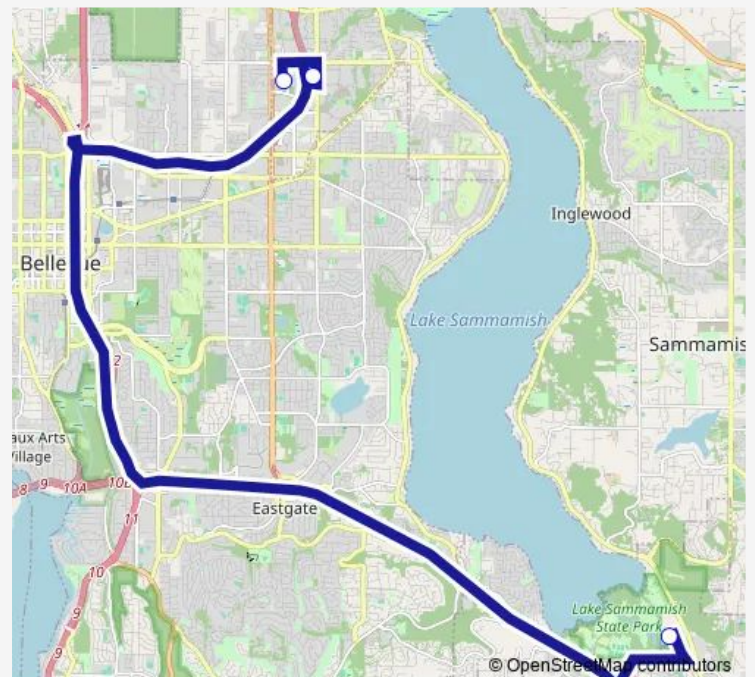

Sammamish Campus

Route schedule

Ctc — Sammamish Campus

Monday 07:45-09:50

Tuesday 07:45-09:50

Wednesday 07:45-09:50

Thursday 07:45-09:50

Friday 07:45-09:50

Saturday —

Sunday —

Route info

Direction: Ctc

Stops: 3

Trip Duration: 0 hour 40 min

■ Sammamish Commute Am

Bus time schedules and route maps are available in an offline PDF at busmaps.com. Use the busmaps.com website to see live bus times, train schedule or subway schedule, and step-by-step directions for all public transit in Seattle