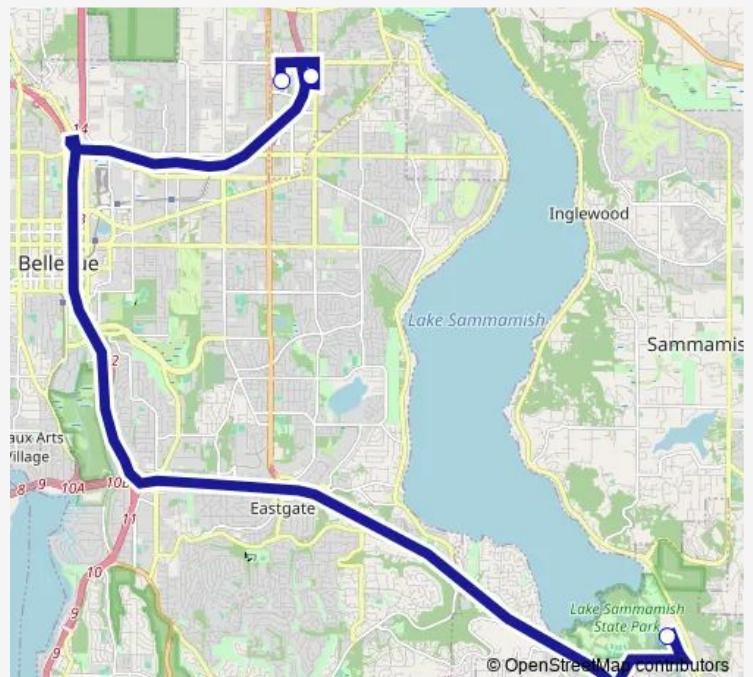

Sammamish Campus

Route schedule

Ctc — Sammamish Campus

Monday 07:45-09:50

Tuesday 07:45-09:50

Wednesday 07:45-09:50

Thursday 07:45-09:50

Friday 07:45-09:50

Saturday —

Sunday —

Route info

Direction: Ctc

Stops: 3

Trip Duration: 0 hour 40 min

Sammamish Commute Am

Bus time schedules and route maps are available in an offline PDF at busmaps.com. Use the busmaps.com website to see live bus times, train schedule or subway schedule, and step-by-step directions for all public transit in Seattle