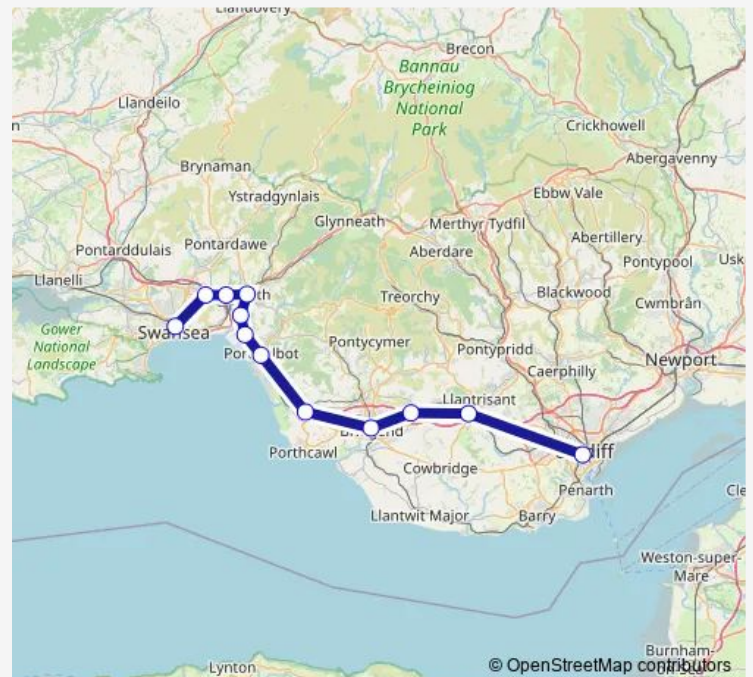

Rail Aw:Cdf->Swa AW train service from CDF to Swa

[Go to website](#)

Direction

Cardiff Central — Swansea

7 stops

[Open route schedule](#)

Cardiff Central

Ninian Park

Pontyclun

Bridgend

Port Talbot Parkway

Neath

Swansea

Route schedule

Cardiff Central — Swansea

Monday —

Tuesday —

Wednesday —

Thursday —

Friday —

Saturday —

Sunday 08:04

Route info

Direction: Cardiff Central

Stops: 7

Trip Duration: 1 hour 20 min

■ Aw:Cdf->Swa — AW train service from CDF to Swa