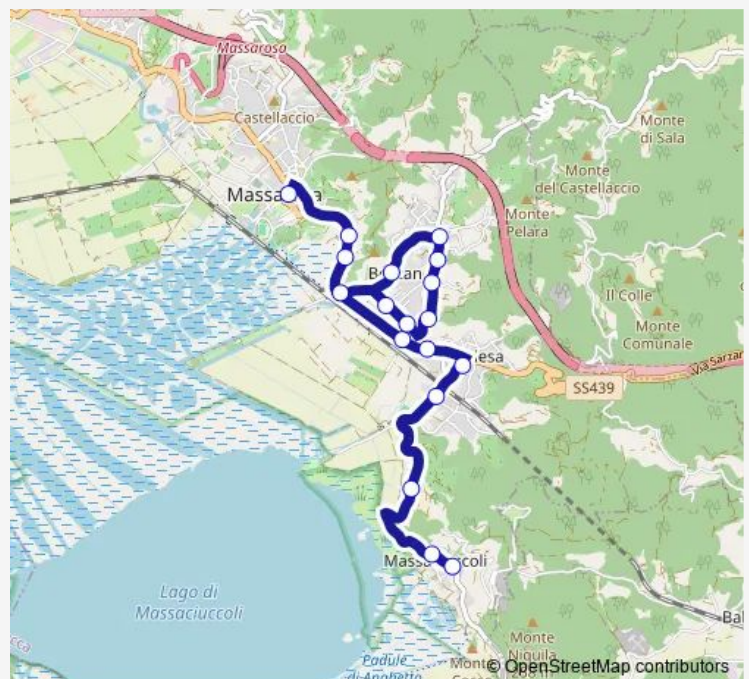

Massarosa Poste

Via Sarzanese Civ.62

Via Sarzanese Rist.Nara

Route schedule

Piazza D'Azeglio Sud — Massaciuccoli Capolinea

Monday 06:45-16:20

Tuesday 06:45-16:20

Wednesday 06:45-16:20

Thursday 06:45-16:20

Friday 06:45-16:20

Saturday 06:45-16:20

Sunday —

Route info

Direction: Piazza D'Azeglio Sud

Stops: 35

Trip Duration: 0 hour 45 min

Route info

Direction: Massarosa Poste

Stops: 18

Trip Duration: 0 hour 20 min

Direction

Quiesa Poste — Piazza D'Azeglio Sud

24 stops

[Open route schedule](#)