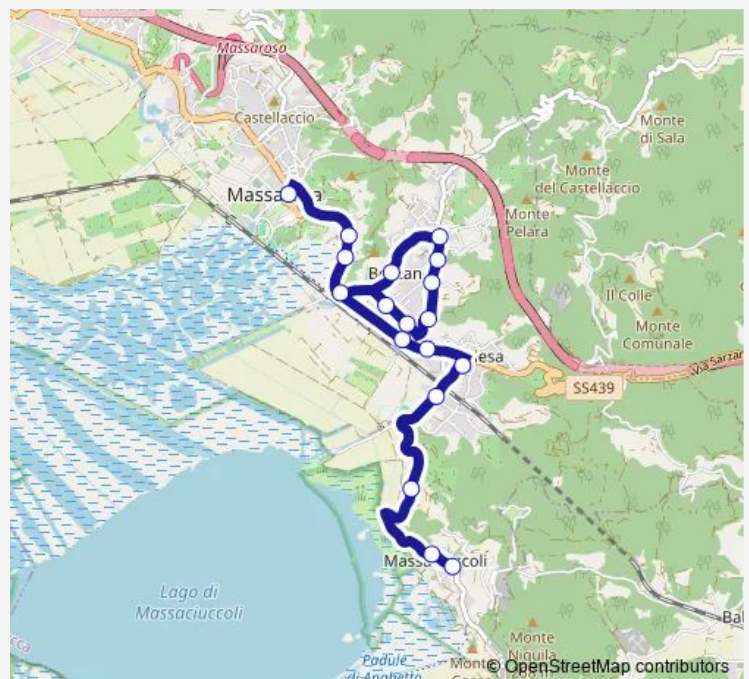

Massarosa Poste

Via Sarzanese Civ.62

Via Sarzanese Rist.Nara

Route schedule

Piazza D'Azeglio Sud — Massaciuccoli Capolinea

Monday 06:45-16:20

Tuesday 06:45-16:20

Wednesday 06:45-16:20

Thursday 06:45-16:20

Friday 06:45-16:20

Saturday 06:45-16:20

Sunday —

Route info

Direction: Piazza D'Azeglio Sud

Stops: 35

Trip Duration: 0 hour 45 min

Route info

Direction: Massarosa Poste

Stops: 18

Trip Duration: 0 hour 20 min

Direction

Quiesa Poste — Piazza D'Azeglio Sud

24 stops

[Open route schedule](#)