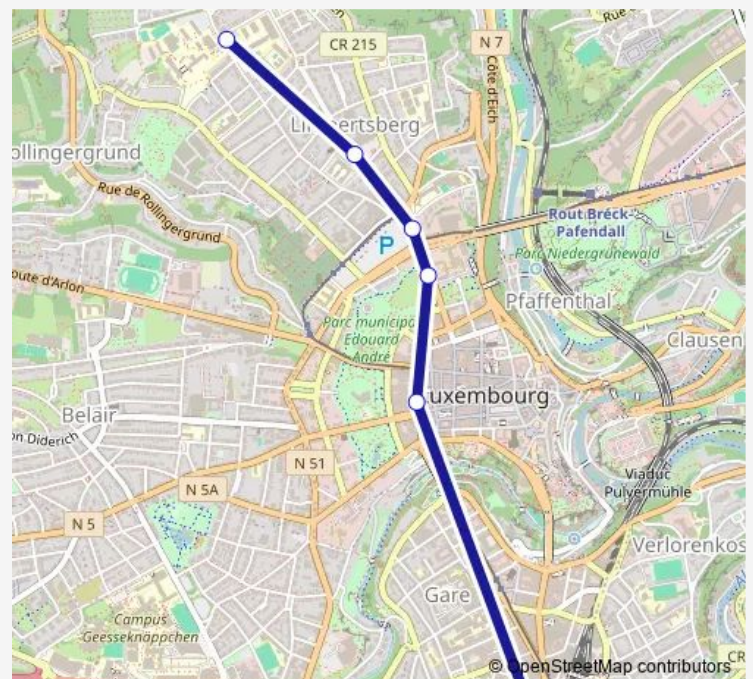

LUX Centre, Fondation Pescatore

LUX Centre, Hamilius Quai 2

LUX Gare, Routière CFL quai 105

### Route schedule

LUX Limpertsberg, L.T. Centre 1 — LUX Gare, Routière  
CFL quai 105

Monday	11:45-15:35
Tuesday	11:45-15:10
Wednesday	11:45-15:35
Thursday	11:45-15:10
Friday	11:45-15:35
Saturday	—
Sunday	—

### Route info

Direction: LUX Limpertsberg, L.T. Centre 1

Stops: 6

Trip Duration: 0 hour 17 min

■ E32

### Direction

LUX Gare, Routière CFL quai 105 — LUX Limpertsberg, L.T. Centre 1

5 stops

[Open route schedule](#)

LUX Gare, Routière CFL quai 105

LUX Gare, Rocade quai 3

LUX Limpertsberg, Theater Quai 1

LUX Limpertsberg, Lycée des Garçons Q1