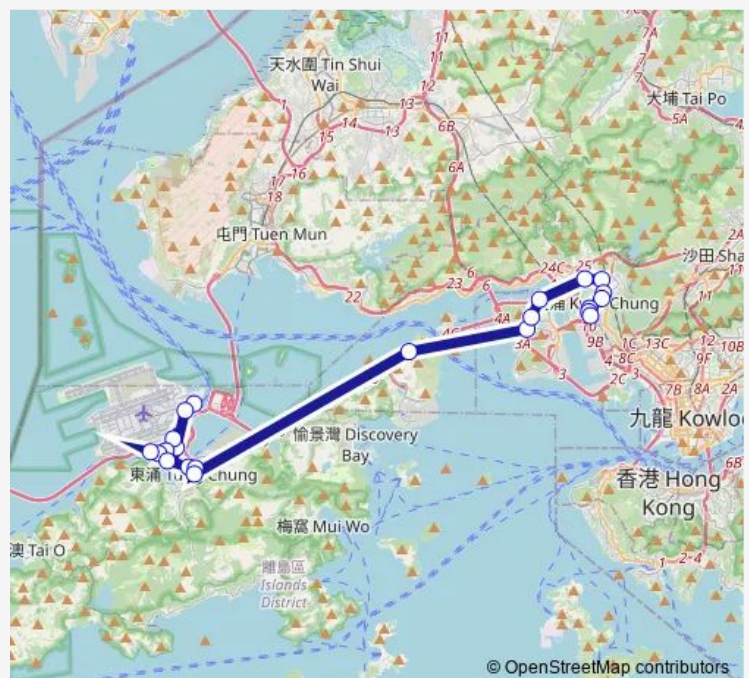

[Kmb] Kwai Fong Plaza[[Lwb] Kwai Fong Plaza

[Kmb] Kwong FAI Circuit[[Lwb] Kwong FAI Circuit

[Kmb] KIN Chuen Street Kwai Chung[[Lwb] KIN Chuen Street Kwai Chung

[Kmb] TAI WO HAU BBI - TAI WO HAU Station[[Lwb] TAI WO HAU BBI - TAI WO HAU Station

[Ctb] Tsuen FU Street, Texaco Road[[Kmb] Tsuen FU Street Tsuen Wan[[Lwb] Tsuen FU Street Tsuen Wan

[Kmb+Ctb] Tsing YI BBI - Cheung ON BUS Terminus/
Cheung ON Estate[[Kmb] Tsing YI BBI - Cheung ON BUS Terminus[[Lwb] Tsing YI BBI - Cheung ON BUS Terminus

[Kmb+Ctb] Fung Shue WO Sports Centre/
Fung Shue WO Sports Centre, Fung Shue WO Road[[Kmb] Fung Shue WO Sports Centre[[Lwb] Fung Shue WO Sports Centre

[Kmb+Ctb] YEE YIP House Tsing YI Estate/
Yee YIP House Tsing YI Estate, Fung Shue WO Road[[Kmb] YEE YIP House Tsing YI Estate[[Lwb] YEE YIP House Tsing YI Estate

[Kmb+Ctb] Greenview Villa/
Greenview Villa, Fung Shue WO Road[[Kmb] Greenview Villa[[Lwb] Greenview Villa

Route schedule

[Kmb] Kwai Fong (South) BUS Terminus[[Lwb] Kwai Fong (South) BUS Terminus — [Ctb] Skycity[[Lwb] Skycity BUS Terminus[[Nlb] Skycity Transport Terminal

Monday 10:05-14:20

Tuesday 10:05-14:20

Wednesday 10:05-14:20

Thursday 10:05-14:20

Friday 10:05-14:20

Saturday 10:05-14:20

Sunday 10:05-14:20

Route info

Direction: [Kmb] Kwai Fong (South) BUS Terminus[[Lwb] Kwai Fong (South) BUS Terminus

Stops: 32

Trip Duration: 1 hour 19 min