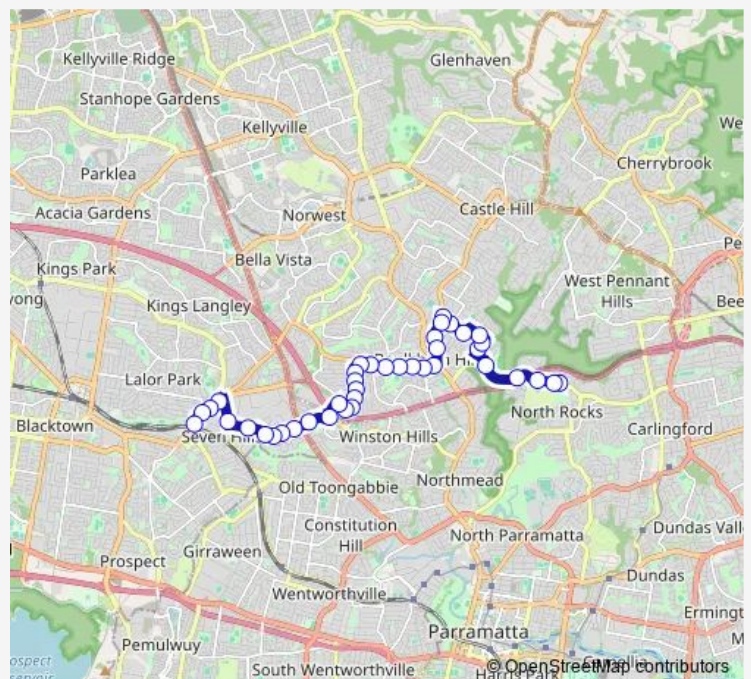

School Bus 2617 Muirfield HS to Seven Hills Station

[Go to website](#)

Direction

Muirfield High School, Access Rd, Barclay Rd — Seven Hills Station, Stand A

40 stops

[Open route schedule](#)

Muirfield High School, Access Rd, Barclay Rd

Seven Hills Rd Opp Kenneth Av

Seven Hills Rd Before Kentwell St

Seven Hills Rd Opp Jasper Rd

Seven Hills Rd After Cropley Dr

Baulkham Hills Rd After Seven Hills Rd

Route schedule

Muirfield High School, Access Rd, Barclay Rd — Seven Hills Station, Stand A

Monday 14:40

Tuesday 14:40

Wednesday 14:40

Thursday 14:40

Friday 14:40

Saturday —

Sunday —

Route info

Direction: Muirfield High School, Access Rd, Barclay Rd

Stops: 40

Trip Duration: 0 hour 36 min

2617 — Muirfield HS to Seven Hills Station

Gooden Dr At Mullane Av

Gooden Dr Opp Malvern Av

Gooden Dr Before Tamboura Av