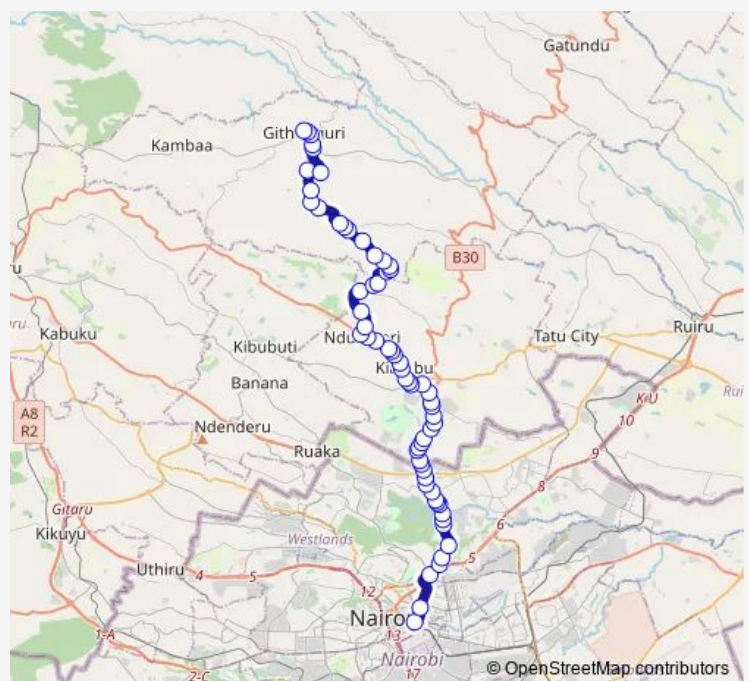

Bus 120 Kaka-Pangani-Muthaiga Roundabout-Kiambu Road-Kiambu Institute-Kiambu-Githunguri

[Go to website](#)

Direction

Otc — Githunguri Terminal

64 stops

[Open route schedule](#)

- Otc
- Kariokor
- Pangani/Muthaiga Footbridge
- Muthaiga Bus Stage
- Karura Close
- Kenya Forestry Service Station/Cid
- Shark's Palace
- Rock City
- JCL Motors
- Wanderjoy
- Jikoni's
- Ridgeway Springs/Total
- Naivas Ciata Mall/Ridgeways Mall
- Runda Junction
- Githogoro
- Bypass/Kwaheri Flyover
- Balkan Sec. School/Fourways
- Evergreen
- Kasarini
- Brentwood Hotel
- Quickmart

Route schedule

Otc — Githunguri Terminal

Monday	06:00
Tuesday	06:00
Wednesday	06:00
Thursday	06:00
Friday	06:00
Saturday	06:00
Sunday	06:00

Route info

Direction: Otc

Stops: 64

Trip Duration: 1 hour 30 min

120 — Kaka-Pangani-Muthaiga Roundabout-Kiambu Road-Kiambu Institute-Kiambu-Githunguri

Thindigwa

Mushroom

Barua

Kwa Ng'ethe/Fivestar

Itara

Kist

Kirigiti/Ruui

Kwa DO/Kiambu Limuru Junction

Sunday 06:00

Route info

Direction: Githunguri Terminal

Stops: 58

Trip Duration: 1 hour 27 min

Kiambu Terminus

Old Kiambu

Kwa Ahindi