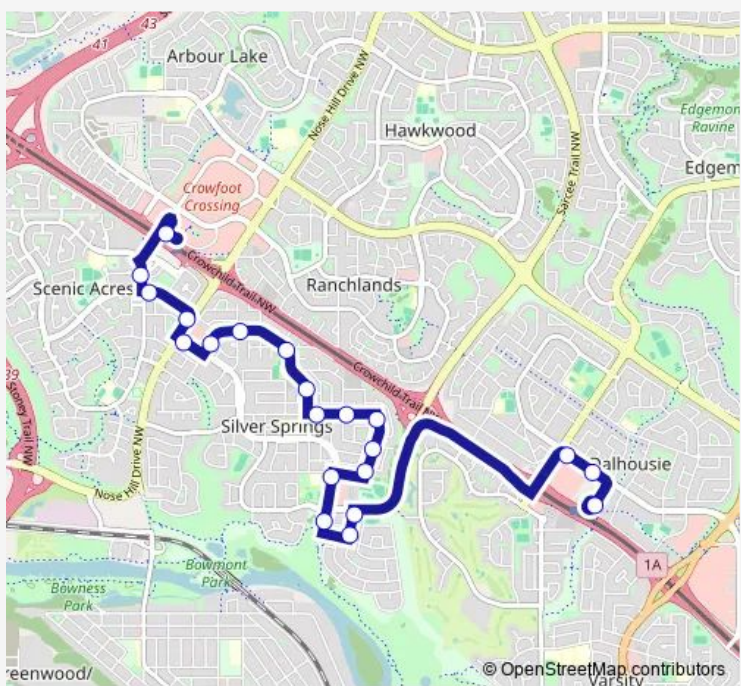

Bus 120 Silver Springs

[Go to website](#)

Direction
 Dalhousie LRT Station Nb — Crowfoot LRT Station
 18 stops
[Open route schedule](#)

- Dalhousie LRT Station Nb
- SB Silverdale DR @ Silver Springs GA Nw
- WB 54 AV NW @ Silverdale Dr
- NB Silver Springs BV @ Silver Springs GA Nw
- EB Silver Springs DR @ Silver Springs BV Nw
- NB Silver Springs DR @ S of Silver Springs Hill Nw
- NB Silver Springs DR @ Silver Springs WY Nw
- WB Silver Springs RD @ Silver Springs CR Nw
- WB Silver Springs RD @ 70 ST Nw
- NB Silvergrove DR @ Silver Springs RD Nw
- NB Silvergrove DR @ Silver Springs RI Nw
- WB Silvergrove DR @ 100 Silvergrove PL Nw
- WB Silvergrove DR @ 300 Silvergrove PL Nw
- SB Silvergrove DR @ Silvergrove WY Nw
- WB Silver Springs BV @ Silvergrove DR Nw
- NB Nose Hill DR @ Silver Springs BV Nw
- NB Scurfield DR @ Scenic Acres BV Nw
- Crowfoot LRT Station

Route info
 Direction: Dalhousie LRT Station Nb
 Stops: 18
 Trip Duration: 0 hour 18 min

■ 120 — Silver Springs **BusMaps**

Direction

Crowfoot LRT Station — Dalhousie LRT Station Nb

21 stops

[Open route schedule](#)

Thursday 05:18-00:03⁺¹

Friday 05:18-00:03⁺¹

Saturday 06:54-23:46

Sunday 06:54-23:46

Route info

Direction: Crowfoot LRT Station

Stops: 21

Trip Duration: 0 hour 20 min

The schedule is provided in the local timezone. Times with "(+1)" indicate departures on the next day.

PDF file created on 2025-02-26

2024 BusMaps.com - All Rights Reserved