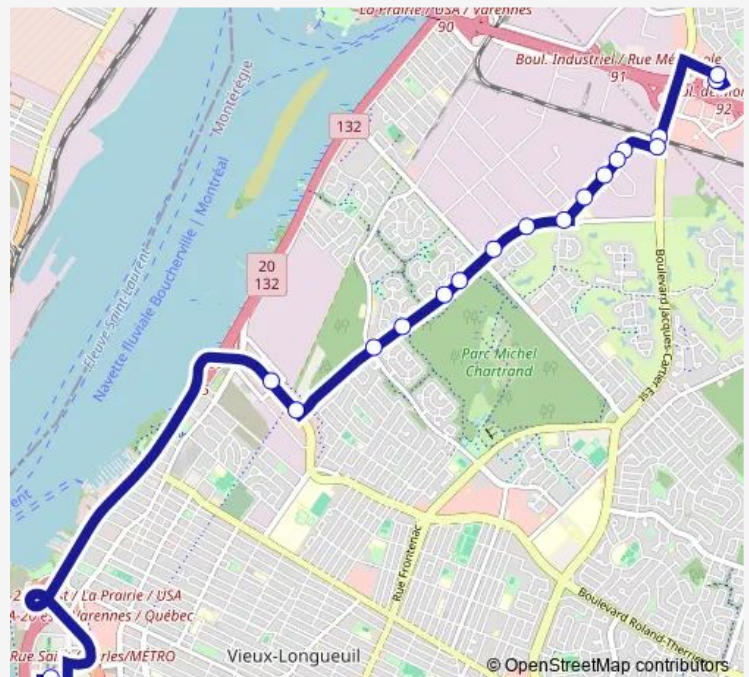

Fernand-Lafontaine / des Hirondelles

Fernand-Lafontaine / des Grands-Ducs

Fernand-Lafontaine / Adoncour

Roland-Therrien / Fernand-Lafontaine

Roland-Therrien / d'Auteuil

Terminus Longueuil

Route schedule

Stationnement de Mortagne — Terminus Longueuil

Monday 05:59-18:28

Tuesday 05:59-18:28

Wednesday 05:59-18:28

Thursday 05:59-18:28

Friday 05:59-18:28

Saturday —

Sunday —

Route info

Direction: Stationnement de Mortagne

Stops: 18

Trip Duration: 0 hour 25 min

Direction

Terminus Longueuil — Stationnement de Mortagne

18 stops

[Open route schedule](#)

Terminus Longueuil

Thursday 05:57-18:27

Friday 05:57-18:27

Saturday —

Sunday —

Route info

Direction: Terminus Longueuil

Stops: 18

Trip Duration: 0 hour 27 min