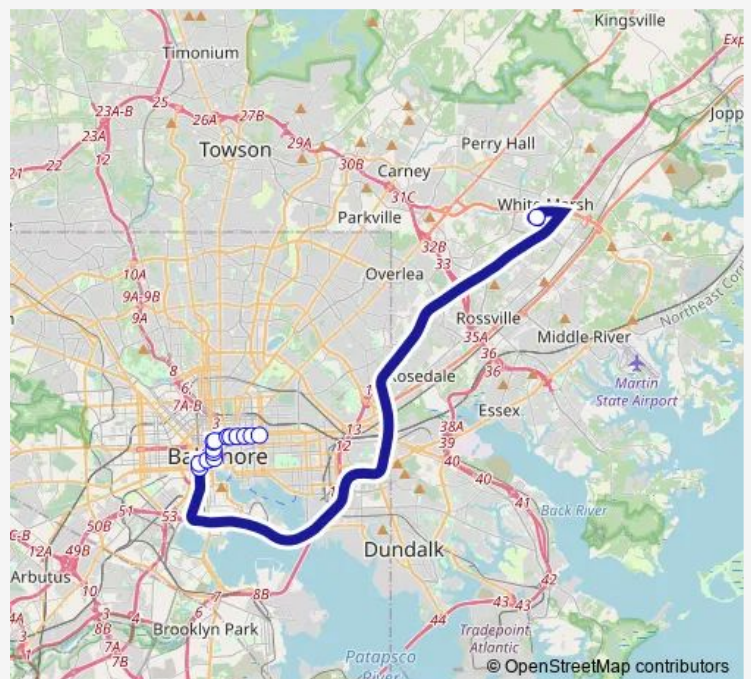

White Marsh Park AND Ride BAY 1

**Route schedule**

Wolfe ST & Mcelderry ST fs — White Marsh Park AND Ride BAY 1

Monday	15:24-17:57
Tuesday	15:24-17:57
Wednesday	15:24-17:57
Thursday	15:24-17:57
Friday	15:24-17:57
Saturday	—
Sunday	—

**Route info**

Direction: Wolfe ST & Mcelderry ST fs

Stops: 19

Trip Duration: 0 hour 49 min

120 — White Marsh - Downtown/Hopkins

**Direction**

Monument ST & Wolfe ST eb — White Marsh Park AND Ride BAY 1

10 stops

## Route info

Direction: White Marsh Park AND Ride BAY 1

Stops: 22

Trip Duration: 0 hour 44 min

## Route info

Direction: White Marsh Park AND Ride BAY 1

Stops: 15

Trip Duration: 0 hour 42 min

120 Bus time schedules and route maps are available in an offline PDF at busmaps.com. Use the busmaps.com website to see live bus times, train schedule or subway schedule, and step-by-step directions for all public transit in Baltimore