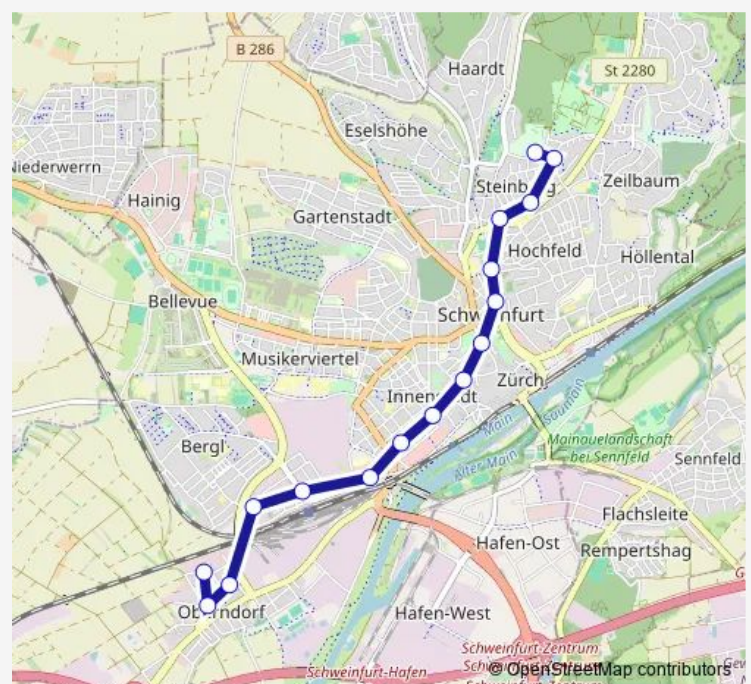

Direction

Schweinfurt Silvana Bad — Schweinfurt, Konrad-Rimrod-Str

16 stops

[Open route schedule](#)

Schweinfurt Silvana Bad

Schweinfurt, Harald-Hamberg-Straße

Schweinfurt, Birkenstraße

Schweinfurt, Deutschhöfer Str.

Schweinfurt, Wirsingstraße

Schweinfurt Kornstraße

Schweinfurt, Johann-Schirmer-Str.

Schweinfurt, Konrad-Rimrod-Str

Route schedule

Schweinfurt Silvana Bad — Schweinfurt, Konrad-Rimrod-Str

Monday 05:16-22:16

Tuesday 05:16-22:16

Wednesday 05:16-22:16

Thursday 05:16-22:16

Friday 05:16-22:16

Saturday 07:47-21:46

Sunday 10:46-19:46

Route info

Direction: Schweinfurt Silvana Bad

Stops: 16

Trip Duration: 0 hour 23 min

Direction

Schweinfurt Silvana Bad — Schweinfurt, Konrad-Rimrod-Str

16 stops

[Open route schedule](#)

Schweinfurt Silvana Bad

Schweinfurt, Harald-Hamberg-Straße

Schweinfurt, Birkenstraße