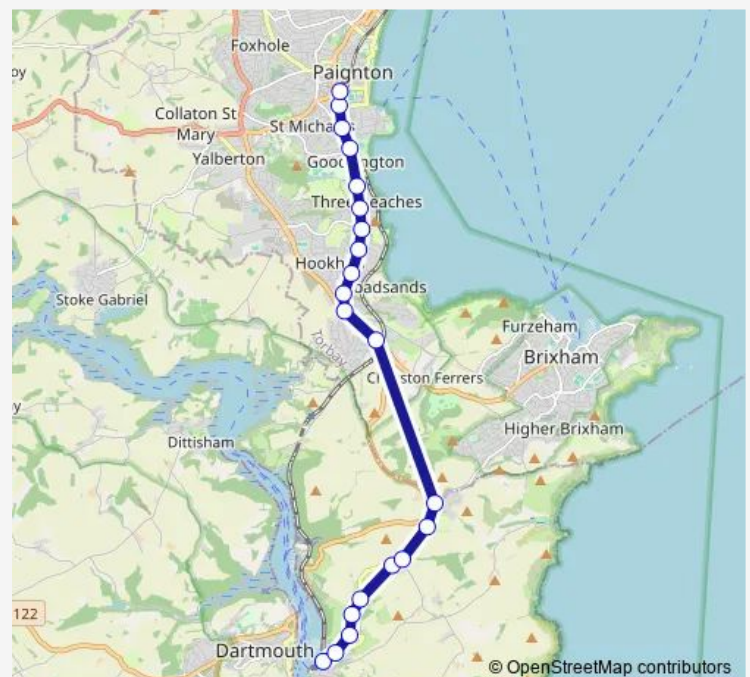

Bus 120 Paignton Bus Station - Kingswear Banjo

[Go to website](#)

Direction

Banjo — Bus Station

21 stops

[Open route schedule](#)

- Banjo
- The Creek
- Waterhead Terrace
- Cemetery
- Cattery
- Croftland Farm
- Nethway Cross
- Caravan Club Site
- Brixham Cross
- Dartmouth Road
- Windy Corner
- Library 127 Dartmouth Road
- Dartmouth Road
- Cherrybrook Drive
- Waterside Holiday Camp
- Waterside Shops
- YMCA
- Torbay Leisure Centre
- The Big Tree Fisher Street
- Dartmouth Road
- Bus Station

Route schedule

Banjo — Bus Station

Monday	09:00-18:10
Tuesday	09:00-18:10
Wednesday	09:00-18:10
Thursday	09:00-18:10
Friday	09:00-18:10
Saturday	09:00-18:10
Sunday	—

Route info

Direction: Banjo

Stops: 21

Trip Duration: 0 hour 19 min

120 — Paignton Bus Station - Kingswear Banjo

Direction

Bus Station — Banjo

19 stops

[Open route schedule](#)

Bus Station

Dartmouth Road

The Big Tree Fisher St

Torbay Leisure Centre

Ymca

Waterside Shops

Waterside Holiday Camp

Cherrybrook Drive

Dartmouth Road

Library

Windy Corner