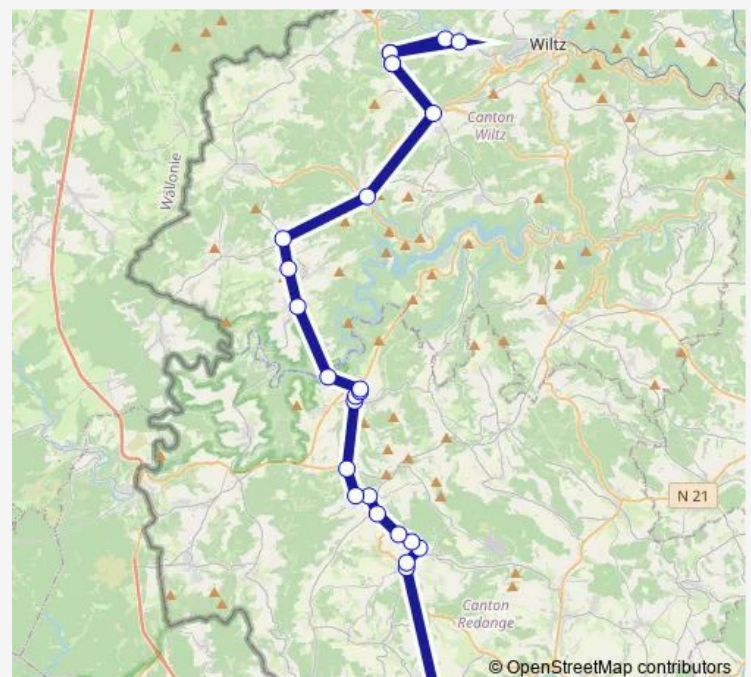

### Route schedule

Redange/Attert, Lycée Atert — Pommerloch, Theis

Monday 04:42-22:42

Tuesday 04:42-22:42

Wednesday 04:42-22:42

Thursday 04:42-22:42

Friday 04:42-22:42

Saturday 05:42-22:42

Sunday 08:42-22:42

### Route info

Direction: Redange/Attert, Lycée Atert

Stops: 28

Trip Duration: 0 hour 58 min

■ 120

BusMaps

Nothum, Schumann

Pommerloch, Theis