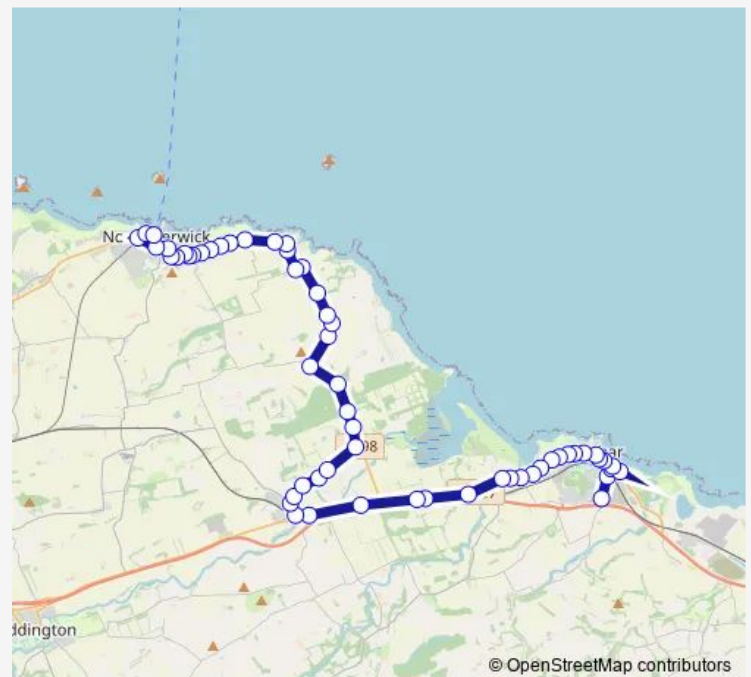

Bus 120

[Go to website](#)

Direction

Dunbar Asda — Church Road

58 stops

[Open route schedule](#)

Dunbar Asda

Goldenstones Avenue

Newhouse Avenue

Queens Place

Newhouse Terrace

Parish Church

Railway Station

High Street

Bleachingfield

Boroughdales

Grahame Place

Gala Green

Belhaven

Old Police Station

Caravan Park

School Brae

Duke Street

East Links Family Park

Hedderwick Hill Road End

Tynefield

Biel

Route schedule

Dunbar Asda — Church Road

Monday 06:50-18:00

Tuesday 06:50-18:00

Wednesday 06:50-18:00

Thursday 06:50-18:00

Friday 06:50-20:15

Saturday 06:50-20:15

Sunday 08:30-18:00

Route info

Direction: Dunbar Asda

Stops: 58

Trip Duration: 0 hour 43 min

120

BusMaps