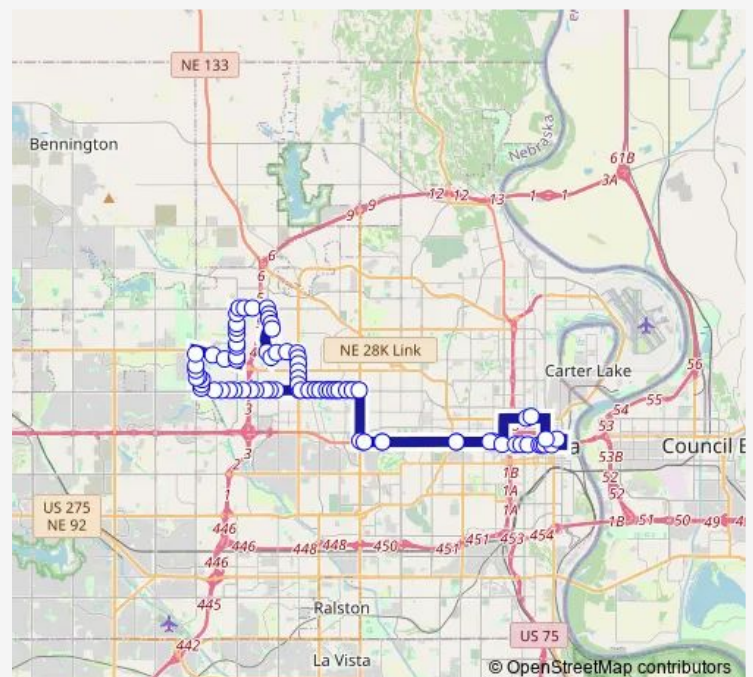

Blondo & 98th Ave Ne

Blondo & 100th Ne

Blondo & 102nd Nw

Route schedule

22 & Cuming St Nw — 22nd & Cuming Ne

Monday 06:14

Tuesday 06:14

Wednesday 06:14

Thursday 06:14

Friday 06:14

Saturday —

Sunday —

Route info

Direction: 22 & Cuming St Nw

Stops: 89

Trip Duration: 1 hour 29 min

117th Ave & Grant Se

117th Ave MB Se

Miami & 117th Ave Nw

Miami & 120th Ne

120th & Locust Mb

120th & Stonegate Se

120th & Emmet Se

W Maple Rd & 114th Ave Sw

W Maple Rd & Heflinger Park RD Se

108th & Bedford Ave Se

108th & Emmet Se

108th & Manderson Plz Ne

108th & Old Maple Rd Se

108th & Boyd Se

108th & Hilltop Se

108th & Fowler Se