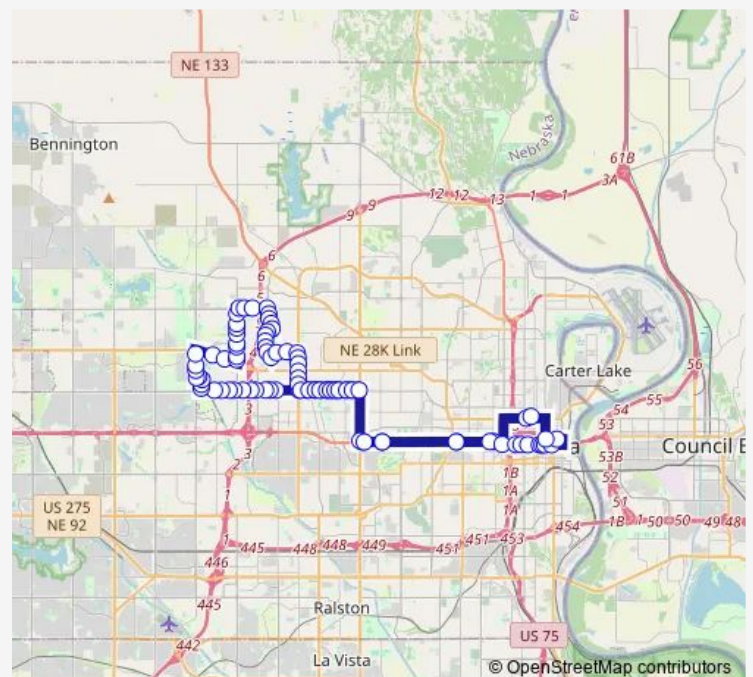

### Direction

22 & Cuming St Nw — 22nd & Cuming Ne

93 stops

[Open route schedule](#)

22 & Cuming St Nw

Dodge & 33rd Ne

Dodge & 44th Ne

Dodge & 66th Nw

Blondo & Robertson Dr Nw

Blondo & 83rd Ne

Blondo & Keystone Dr Nw

Blondo & 88th St St

Blondo & 90th Ne

Blondo & 96th Nw

Blondo & 98th Ave Ne

Blondo & 100th Ne

### Route schedule

22 & Cuming St Nw — 22nd & Cuming Ne

Monday 06:14

Tuesday 06:14

Wednesday 06:14

Thursday 06:14

Friday 06:14

Saturday —

### Route info

Direction: 22 & Cuming St Nw

Stops: 93

Trip Duration: 1 hour 29 min

120 — North Park Connector

Blondo & 103rd Ave Nw

Blondo & 106th Ne

Blondo & 108th Nw