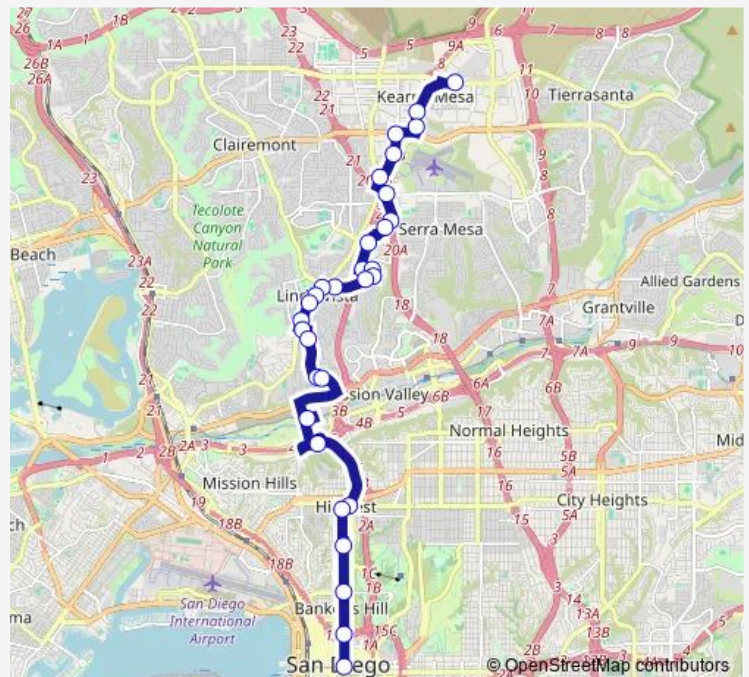

Saturday 05:45-21:44

Sunday 05:45-21:44

Route info

Direction: 4th Ave & C St

Stops: 27

Trip Duration: 0 hour 49 min

120 — Downtown San Diego - Kearny Mesa Transit Center

Vista Hill Av & Meadowlark Dr

Vista Hill Av & Health Center Dr

Health Center Dr & Hope Stn

Health Center Dr & Frost St (Sharp Mem)

Health Center Dr & Mesa College Dr

Health Center Dr & Frost St (Sharp Mem)

Direction

4th Ave & C St — Clairemont Mesa Bl & Complex St

Thursday 04:59-23:03

Friday 04:59-23:03

Saturday —

Sunday —

Route info

Direction: 4th Ave & C St

Stops: 37

Trip Duration: 1 hour 7 min

Friday 05:29-23:36

Saturday 05:52-21:55

Sunday 05:52-21:55

Route info

Direction: Clairemont Mesa Bl & Complex St

Stops: 31

Trip Duration: 0 hour 57 min

University Av & 6th Av