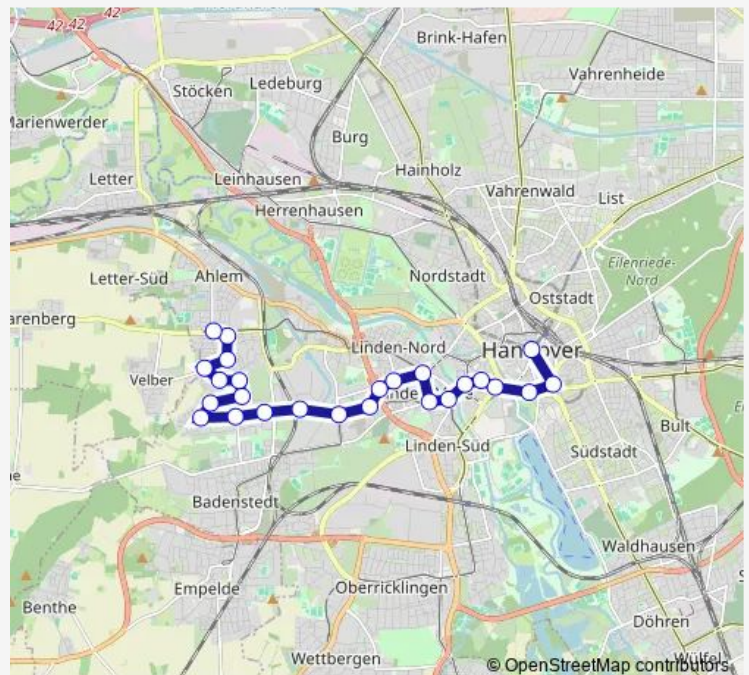

### Route schedule

Hannover Kröpcke — Hannover Ahlem

Monday	04:44-00:44 <sup>+1</sup>
Tuesday	04:44-00:44 <sup>+1</sup>
Wednesday	—
Thursday	04:44-00:44 <sup>+1</sup>
Friday	04:44-00:44 <sup>+1</sup>
Saturday	04:44-00:44 <sup>+1</sup>
Sunday	04:44-00:44 <sup>+1</sup>

### Route info

Direction: Hannover Kröpcke

Stops: 25

Trip Duration: 0 hour 32 min

120

BusMaps

Hannover Schnepfenweg

Hannover In der Steinbreite

## Route info

Direction: Hannover Ahlem

Stops: 25

Trip Duration: 0 hour 34 min

## Route info

Direction: Hannover Ahlem

Stops: 23

Trip Duration: 0 hour 26 min

120 Bus time schedules and route maps are available in an offline PDF at [busmaps.com](https://busmaps.com). Use the [busmaps.com](https://busmaps.com) website to see live bus times, train schedule or subway schedule, and step-by-step directions for all public transit in Hannover