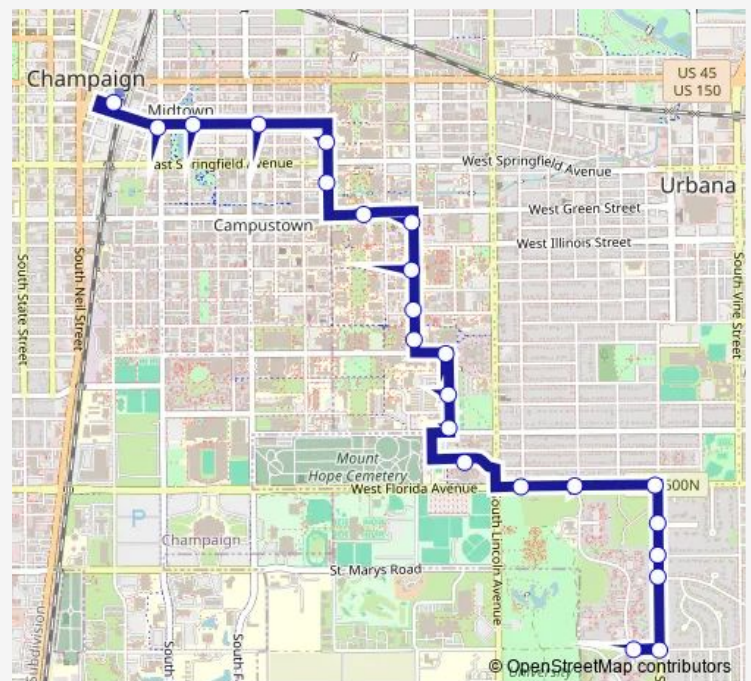

Bus 120 Teal Evening

[Go to website](#)

Direction

Orchard Downs South Shelter — Illinois Terminal (Platform C)

22 stops

[Open route schedule](#)

- Orchard Downs South Shelter
- Orchard Downs Mid-South (East)
- Orchard Downs Mid-North (East)
- Orchard Downs North Shelter (East)
- Florida & Orchard (SE Corner)
- Florida & Busey (NE Corner)
- Florida & Lincoln (NE Corner)
- PAR (North Side Shelter)
- Penn & Maryland (SE Corner)
- Plant Sciences Lab (East Side)
- Gregory & Dorner (SE Corner)
- Goodwin & Gregory (NE Corner)
- Goodwin & Nevada (SE Corner)
- Krannert Center (East Side Shelter)
- Green & Goodwin (NW Far Side)
- Illini Union (North Side Shelter)
- Wright & Healey (East Side)
- White & Wright (SE Corner)
- White Street Mid-Block (North Side)
- White & Second (NE Corner)
- White & First (NE Corner)

Route schedule

Orchard Downs South Shelter — Illinois Terminal (Platform C)

Monday	19:36-02:16 ⁺¹
Tuesday	19:36-02:16 ⁺¹
Wednesday	19:36-02:16 ⁺¹
Thursday	19:36-02:16 ⁺¹
Friday	19:36-02:16 ⁺¹
Saturday	06:56-02:16 ⁺¹
Sunday	08:56-02:16 ⁺¹

Route info

Direction: Orchard Downs South Shelter

Stops: 22

Trip Duration: 0 hour 19 min

120 — Teal Late Night Saturday

Direction

undefined — undefined

0 stops

Direction: Illinois Terminal (Platform C)

Stops: 23

Trip Duration: 0 hour 20 min

Direction

undefined — undefined

0 stops

[Open route schedule](#)**Route schedule**

undefined — undefined