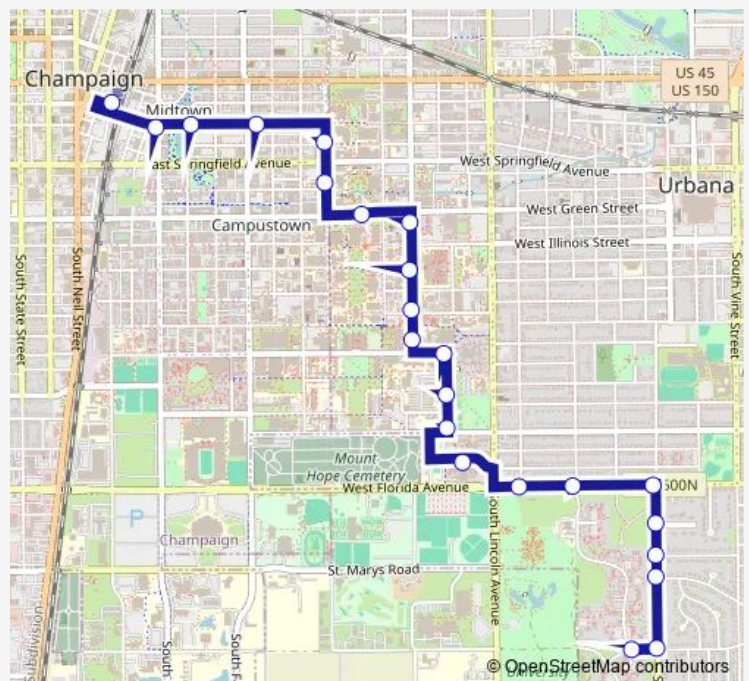

Bus 120 Teal

[Go to website](#)

Direction

Orchard Downs South Shelter — Illinois Terminal (Platform C)

22 stops

[Open route schedule](#)

- Orchard Downs South Shelter
- Orchard Downs Mid-South (East)
- Orchard Downs Mid-North (East)
- Orchard Downs North Shelter (East)
- Florida & Orchard (SE Corner)
- Florida & Busey (NE Corner)
- Florida & Lincoln (NE Corner)
- PAR (North Side Shelter)
- Penn & Maryland (SE Corner)
- Plant Sciences Lab (East Side)
- Gregory & Dorner (SE Corner)
- Goodwin & Gregory (NE Corner)
- Goodwin & Nevada (SE Corner)
- Krannert Center (East Side Shelter)
- Green & Goodwin (NW Far Side)
- Illini Union (North Side Shelter)
- Wright & Healey (East Side)
- White & Wright (SE Corner)
- White Street Mid-Block (North Side)
- White & Second (NE Corner)
- White & First (NE Corner)

Route schedule

Orchard Downs South Shelter — Illinois Terminal (Platform C)

Monday	18:56-02:16 ⁺¹
Tuesday	18:56-02:16 ⁺¹
Wednesday	18:56-02:16 ⁺¹
Thursday	18:56-02:16 ⁺¹
Friday	18:56-02:16 ⁺¹
Saturday	06:56-02:16 ⁺¹
Sunday	08:56-02:16 ⁺¹

Route info

Direction: Orchard Downs South Shelter

Stops: 22

Trip Duration: 0 hour 19 min

120 — Teal

Direction

undefined — undefined

0 stops

Direction: Illinois Terminal (Platform C)

Stops: 23

Trip Duration: 0 hour 20 min

Direction

undefined — undefined

0 stops

[Open route schedule](#)**Route schedule**

undefined — undefined