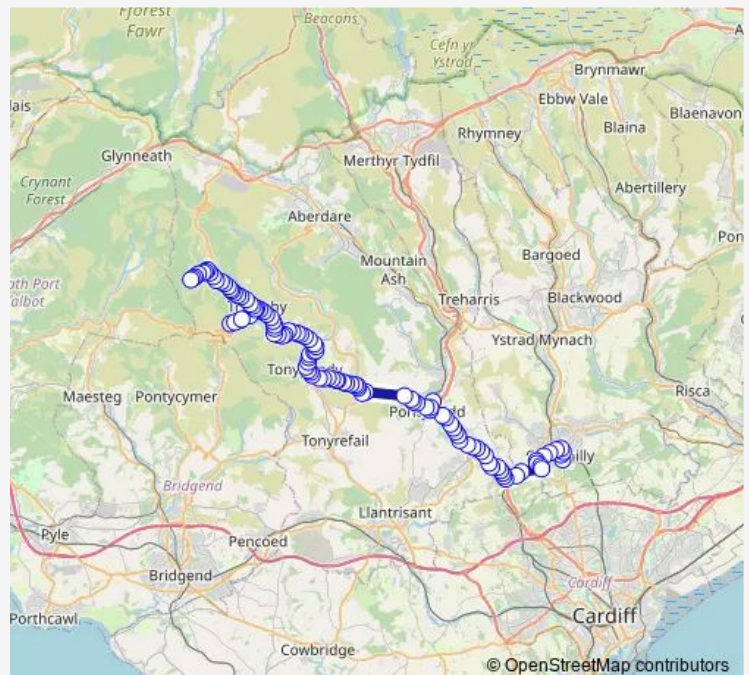

Bus 120 Blaencwm - Caerphilly

[Go to website](#)

Direction

Caerphilly Interchange Stand 7 — Turning Circle

112 stops

[Open route schedule](#)

Caerphilly Interchange Stand 7

South Gate Square

Castle Entrance

The Piccadilly (Nantgarw Road)

Crescent Road

Aber Station

Martin's Farm

Cwrt Rawlin Inn

Cwrt Rawlin School

Clos Enfys

Heol-y-Berth

Aero Engine Works

Tawelfryn

Cross Keys Inn

ESIS

College

Showcase Cinema

Peacock's Warehouse

Honeywell's

Pottery

Roundabout

Route schedule

Caerphilly Interchange Stand 7 — Turning Circle

Monday 06:10-22:26

Tuesday 06:10-22:26

Wednesday 06:10-22:26

Thursday 06:10-22:26

Friday 06:10-22:26

Saturday 06:25-22:26

Sunday 08:05-22:20

Route info

Direction: Caerphilly Interchange Stand 7

Stops: 112

Trip Duration: 1 hour 44 min

120 — Blaencwm/Blaenrhondda - Pontypridd/Caerphilly