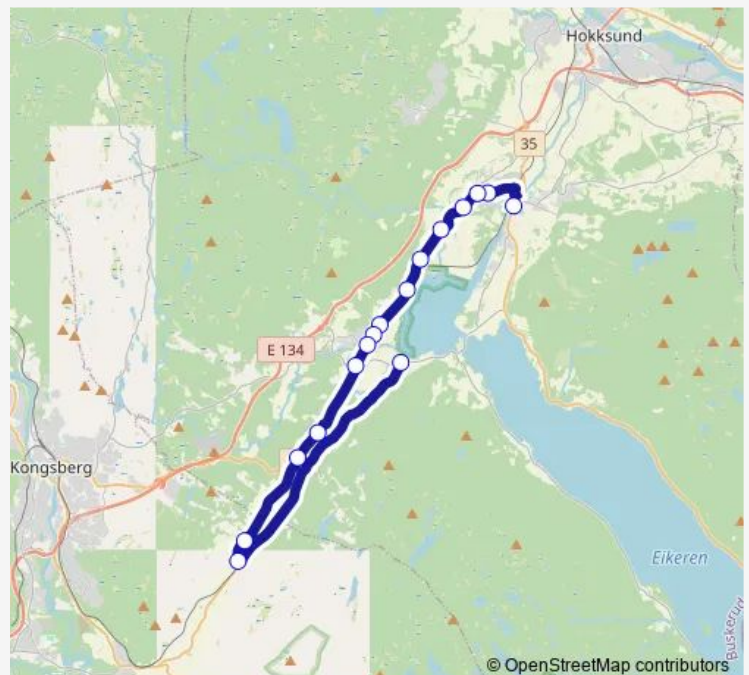

## Route schedule

Vestfossen ungdomsskole — Råenkryset

Monday 14:10-14:20

Tuesday 14:10-14:20

Wednesday —

Thursday 14:10-14:20

Friday 14:20

Saturday —

## Route info

Direction: Vestfossen ungdomsskole

Stops: 16

Trip Duration: 0 hour 33 min

■ 120 — Vestfossen - Darbu - Råen

120 Local Bus Service time schedules and route maps are available in an offline PDF at [busmaps.com](https://busmaps.com). Use the [busmaps.com](https://busmaps.com) website to see live bus times, train schedule or subway schedule, and step-by-step directions for all public transit in Kongsberg