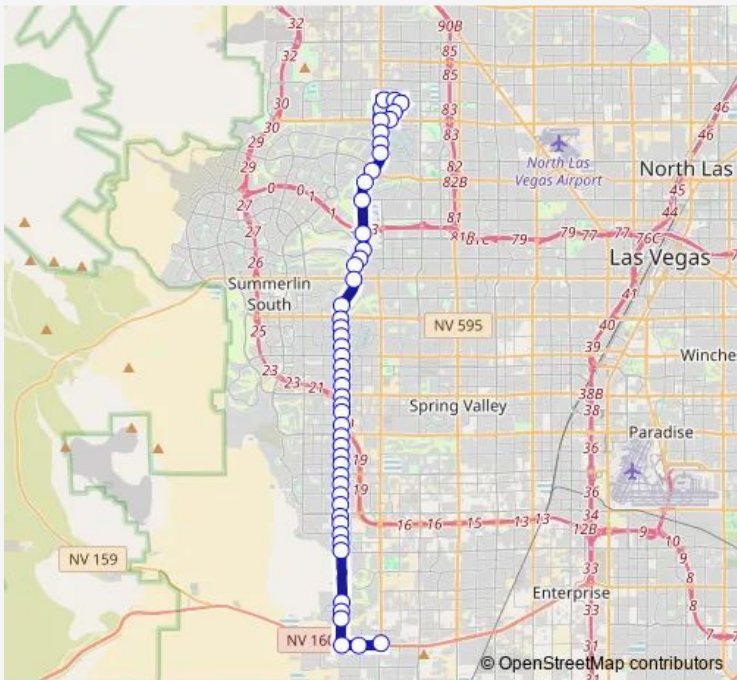

**Bus 120 Fort Apache/Rampart**

[Go to website](#)

**Direction**  
 SB Durango after Agate — NB Durango after Cheyenne  
 43 stops  
[Open route schedule](#)

- SB Durango after Agate
- WB Blue Diamond after Durango
- WB Blue Diamond before El Capitan
- NB Ft Apache after Blue Diamond
- NB Ft Apache after Presley Glen
- NB Ft Apache after Wigwam
- NB Ft Apache after Sherwood Greens
- NB Ft Apache after Springwood Cove
- NB Fort Apache after Warm Springs
- NB Fort Apache before Arby
- NB Fort Apache after Maule
- NB Fort Apache after Martin
- NB Fort Apache after Sunset
- NB Fort Apache before Post
- NB Fort Apache after Patrick
- NB Fort Apache before Russell
- NB Fort Apache after Diablo
- NB Fort Apache after Hacienda
- NB Fort Apache after Reno
- NB Fort Apache after Tropicana
- NB Fort Apache after Tompkins

Route schedule  
 SB Durango after Agate — NB Durango after Cheyenne

Monday	05:04-23:54
Tuesday	05:04-23:54
Wednesday	05:04-23:54
Thursday	05:04-23:54
Friday	05:04-23:54
Saturday	04:20-23:54
Sunday	04:20-23:54

Route info  
 Direction: SB Durango after Agate  
 Stops: 43  
 Trip Duration: 0 hour 50 min

120 — Fort Apache/Rampart **BusMaps**

NB Fort Apache after Peace

NB Fort Apache before Rochelle

NB Fort Apache after Flamingo