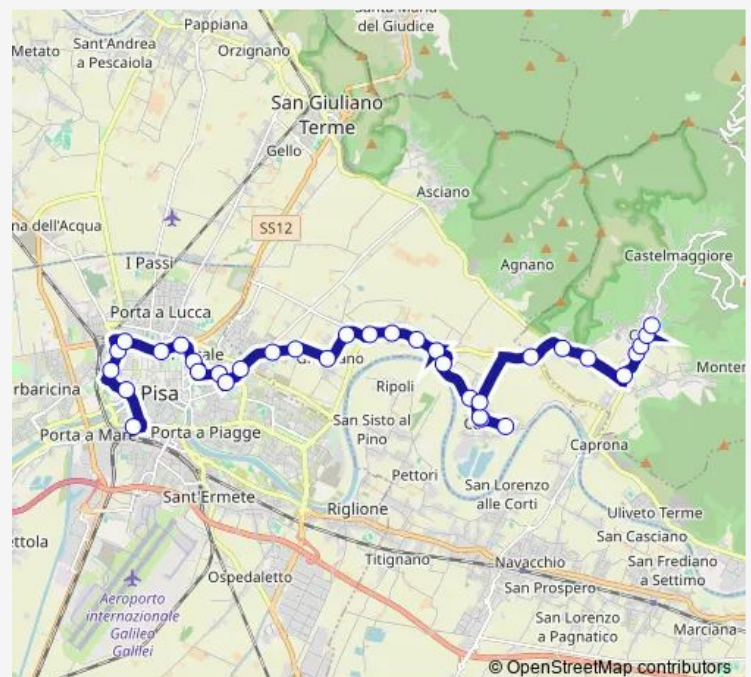

Bus 120 Pisa-Calci-Montemagno

[Go to website](#)

Direction

Calci Campo Sportivo — Pisa Battisti

30 stops

[Open route schedule](#)

Calci Campo Sportivo

Calci

Calci Coop

Calci V.Arnaccio

Ponte Dello Zucchini

La Gabella Rotatoria

La Gabella

V.Calcesana Fr 522

V.Prov.Calcesana Fr V.Bartolini

V.Prov.Calcesana 463

Mezzana

V.Prov.Calcesana 315

V.Calcesana/V.Paganini

V.Prov.Calcesana Fr 262

V.Prov.Calcesana Fr 240

Ghezzano

V.Prov.Calcesana 37

V.Prov.Calcesana 9

La Fontina Fr 22

Pisa V.Garibaldi

Pisa V.S.Carlini 28

Route schedule

Calci Campo Sportivo — Pisa Battisti

Monday 06:55

Tuesday 06:55

Wednesday 06:55

Thursday 06:55

Friday 06:55

Saturday 06:55

Sunday —

Route info

Direction: Calci Campo Sportivo

Stops: 30

Trip Duration: 0 hour 38 min

120 — Pisa-Calci-Montemagno