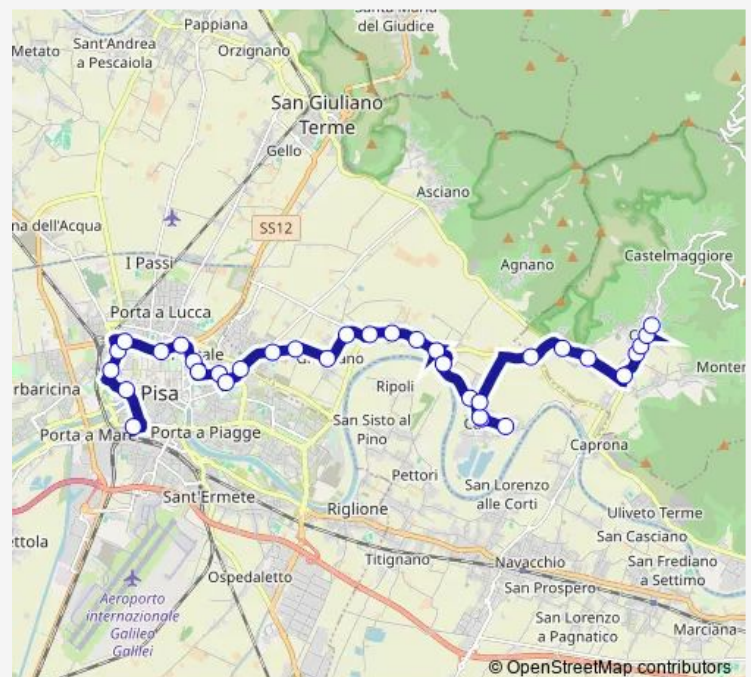

Thursday 06:55

Friday 06:55

Saturday 06:55

Sunday —

Route info

Direction: Calci Campo Sportivo

Stops: 30

Trip Duration: 0 hour 38 min