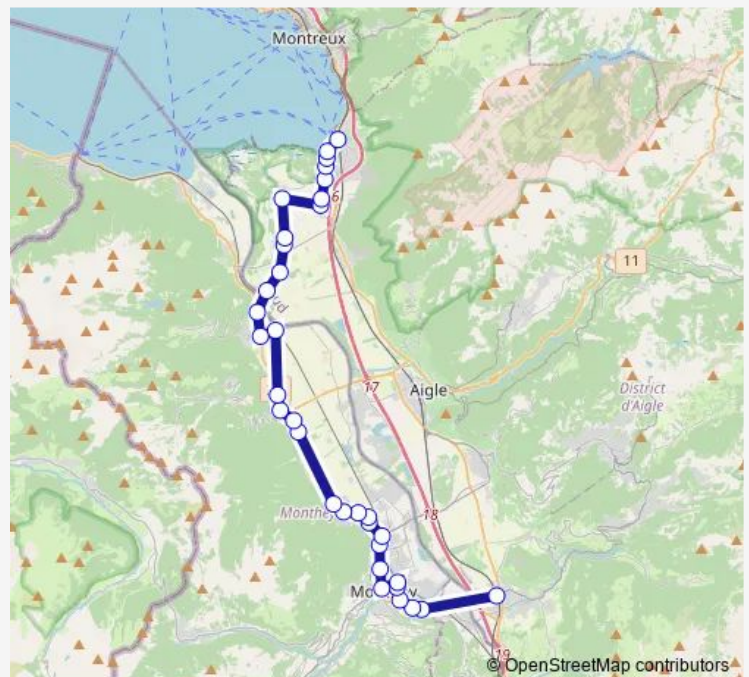

### Route schedule

Villeneuve VD, gare — Bex, place de la gare

Monday 05:17-22:42

Tuesday 05:17-22:42

Wednesday 05:17-22:42

Thursday 05:17-22:42

Friday 05:17-22:42

Saturday 05:17-22:42

### Route info

Direction: Villeneuve VD, gare

Stops: 35

Trip Duration: 1 hour 12 min

■ 120

BusMaps

Muraz (Collombey), Pré Court

Collombey, Les Perraires

## Route schedule

Bex, place de la gare — Villeneuve VD, gare

Monday 04:50-21:50

Tuesday 04:50-21:50

Wednesday 04:50-21:50

Thursday 04:50-21:50

Friday 04:50-21:50

Saturday 04:50-21:50

## Route info

Direction: Bex, place de la gare

Stops: 34

Trip Duration: 1 hour 12 min

Noville, Chotron

Noville, Collège

Rennaz, village

Rennaz, hôpital