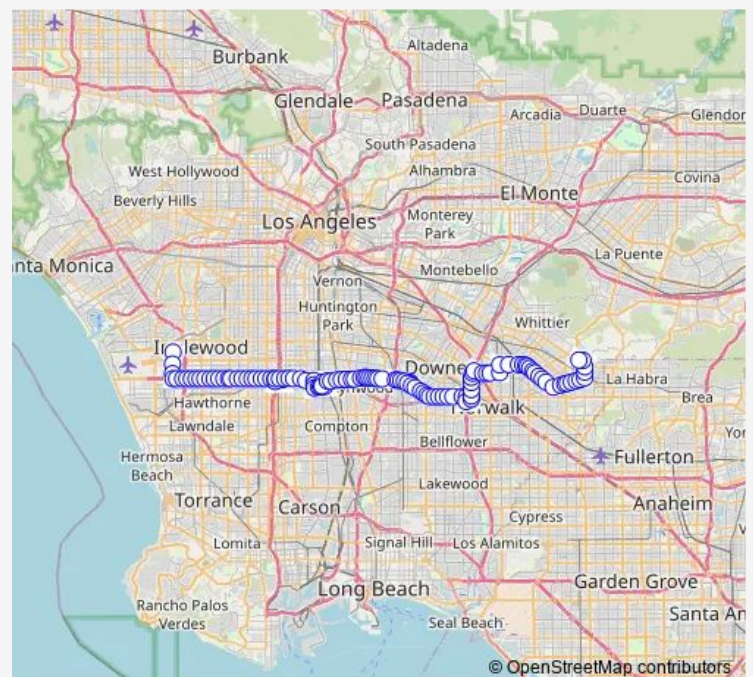

Imperial / I-105 W Exit 2a

Imperial / La Cienega

Imperial / Felton

Imperial / Inglewood

Imperial / Ramona

Imperial / Hawthorne

Imperial / Freeman

Imperial / Prairie

### Route schedule

LAX / Metro Transit Center — Whittwood Center Layover

Monday 04:09-23:23

Tuesday 04:09-23:23

Wednesday 04:09-23:23

Thursday 04:09-23:23

Friday 04:09-23:23

Saturday 04:37-23:23

### Route info

Direction: LAX / Metro Transit Center

Stops: 115

Trip Duration: 2 hour 20 min

120 — Metro Local Line

BusMaps

Imperial / Normandie

Imperial / Budlong

Imperial / Vermont

Imperial / Hoover

Imperial / Figueroa

Figueroa / Harbor Fwy Station

Figueroa / Imperial

Imperial / Broadway

Imperial / Main

Imperial / San Pedro