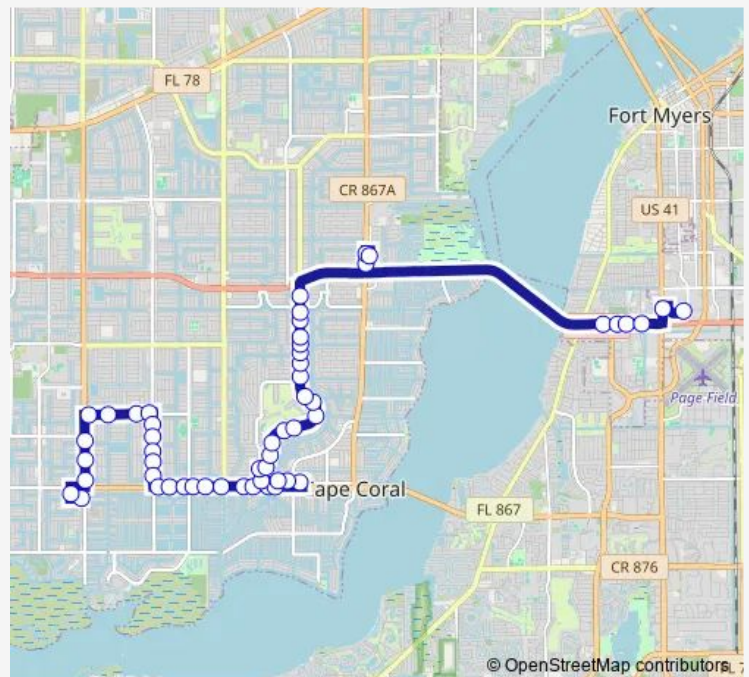

Country Club Blvd @ Wildwood Ln

Country Club Blvd @ SE 9TH CT-Sb1

Country Club Blvd @ SE 9TH CT-Sb2

Country Club Blvd @ SE 38th TER-Sb

Route schedule

Edison Mall Transfer Ctr — Cape Coral Transfer Center

Monday 06:00-19:20

Tuesday 06:00-19:20

Wednesday 06:00-19:20

Thursday 06:00-19:20

Friday 06:00-19:20

Saturday 06:00-19:20

Sunday —

Route info

Direction: Edison Mall Transfer Ctr

Stops: 36

Trip Duration: 0 hour 39 min

120 — Route 120

Country Club Blvd @ SE 40th ST-Sb

Country Club Blvd @ SE 8TH PI

Country Club Blvd @ SE 7TH PI

Country Club Blvd @ SE 5TH AVE-Sb

Country Club Blvd @ SE 43rd ST-Sb

Friday 06:35-20:55

Saturday 06:35-20:55

Sunday 09:12-17:11

Route info

Direction: Camelot Isles - SW 49th TER @ SW 16th PI

Stops: 54

Trip Duration: 0 hour 49 min

Cape Coral Transfer Center