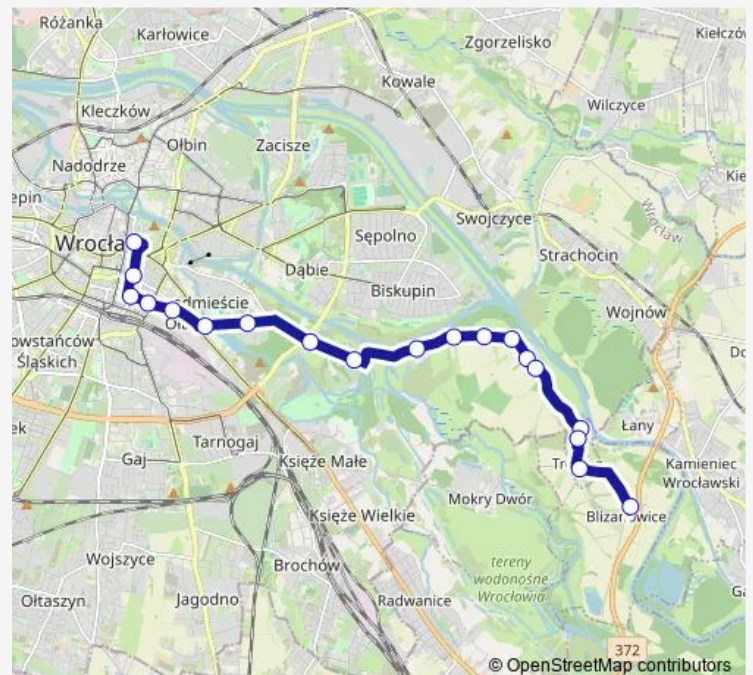

### Route schedule

Galeria Dominikańska — Blizanowice

Monday 05:15-22:48

Tuesday 05:15-22:48

Wednesday 05:15-22:48

Thursday 05:15-22:48

Friday 05:15-22:48

Saturday 05:35-22:45

### Route info

Direction: Galeria Dominikańska

Stops: 19

Trip Duration: 0 hour 29 min