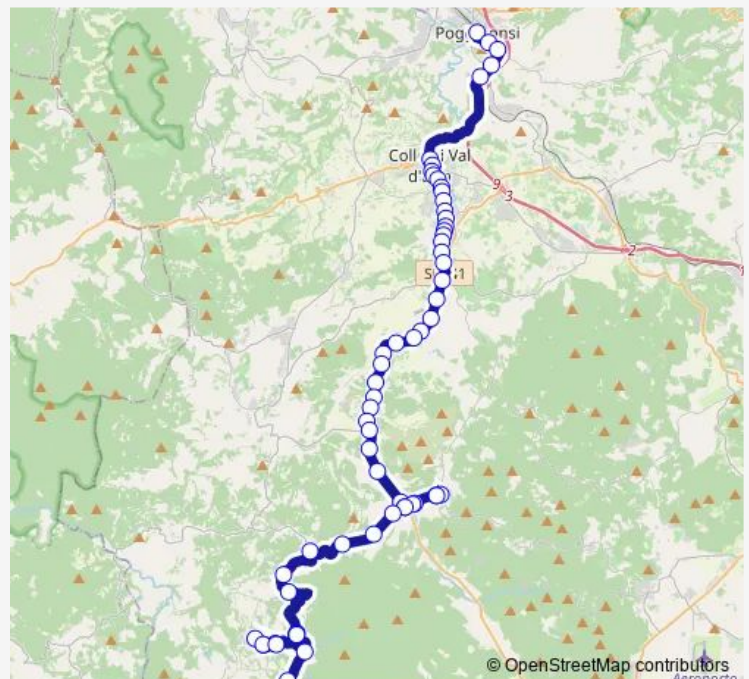

Traversa Maremmana

### Route schedule

Belforte — Poggibonsi Fs [2]

Monday 06:50-16:00

Tuesday 06:50-16:00

Wednesday 06:50-16:00

Thursday 06:50-16:00

Friday 06:50-16:00

Saturday 06:50-16:00

### Route info

Direction: Belforte

Stops: 72

Trip Duration: 1 hour 0 min

Pievescola Zona Industriale

St.Pievescola L'Affrico

Pievescola

Pievescola Affrico