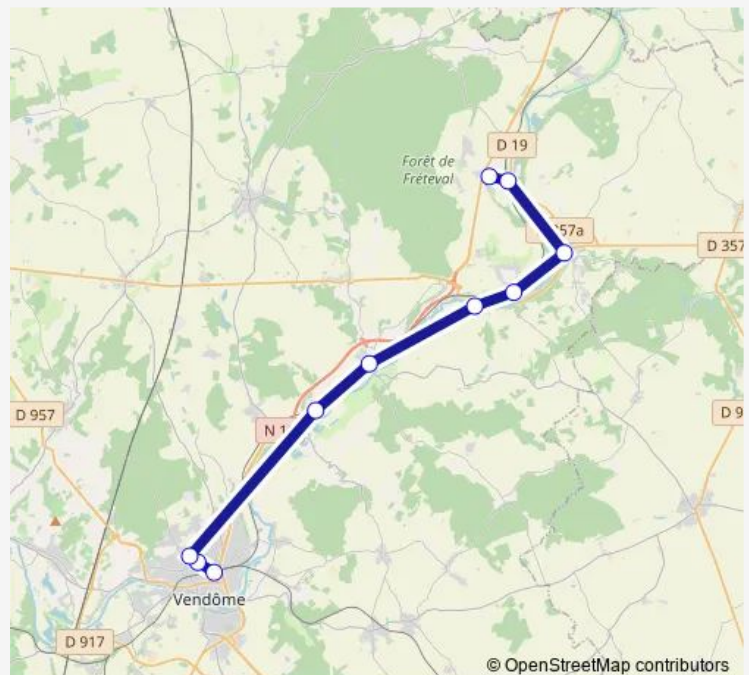

Bus 120 Ligne Reguliere 20

[Go to website](#)

Direction

Pezou Bourg — Vendome College Jean Emond

5 stops

[Open route schedule](#)

Pezou Bourg

Lisle Eglise

Vendome PEM Gare TER Sncf

Vendome Lycee Ronsard

Vendome College Jean Emond

Route schedule

Pezou Bourg — Vendome College Jean Emond

Monday	07:13
Tuesday	07:13
Wednesday	07:13
Thursday	07:13
Friday	07:13
Saturday	—
Sunday	—

Route info

Direction: Pezou Bourg

Stops: 5

Trip Duration: 0 hour 26 min

Direction

Vendome College Jean Emond — ST Hilaire LA Gravelle
LES Noyers

10 stops

[Open route schedule](#)

Friday 06:53

Saturday —

Sunday —

Route info

Direction: ST Hilaire LA Gravelle LES Noyers

Stops: 8

Trip Duration: 0 hour 44 min

Direction