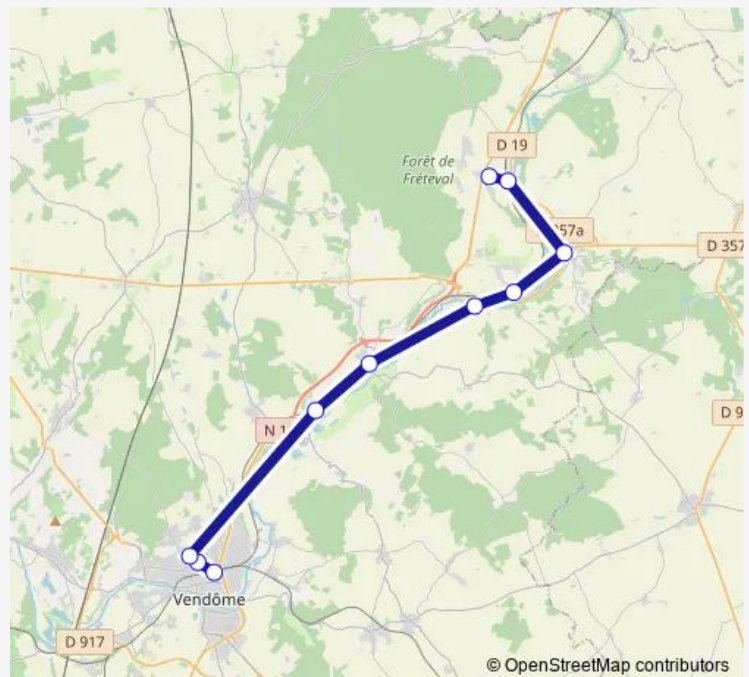

### Route schedule

Pezou Bourg — Vendome College Jean Emond

Monday	07:13
Tuesday	07:13
Wednesday	07:13
Thursday	07:13
Friday	07:13
Saturday	—
Sunday	—

### Route info

Direction: Pezou Bourg

Stops: 5

Trip Duration: 0 hour 26 min